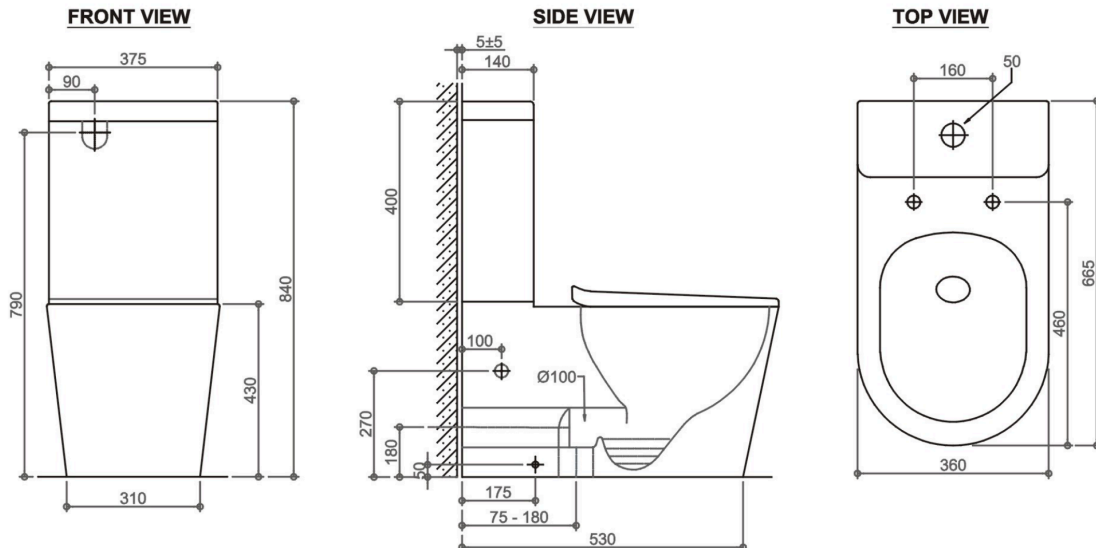

Features

- 80% quieter than the regular Tornado Toilets
- Two-Piece Toilet
- Size: 665*360*840mm
- Both S and P Trap Compatible
- Comes with a S-Trap pipe (P-Trap pipe is not included)
- P-trap:180mm Roughing-in
- S-trap:100-180mm-Included
- Nano Ceramic
- TORNADO FLUSH
- The nano glazed antibacterial Toilet
- Soft closing toilet seat covers