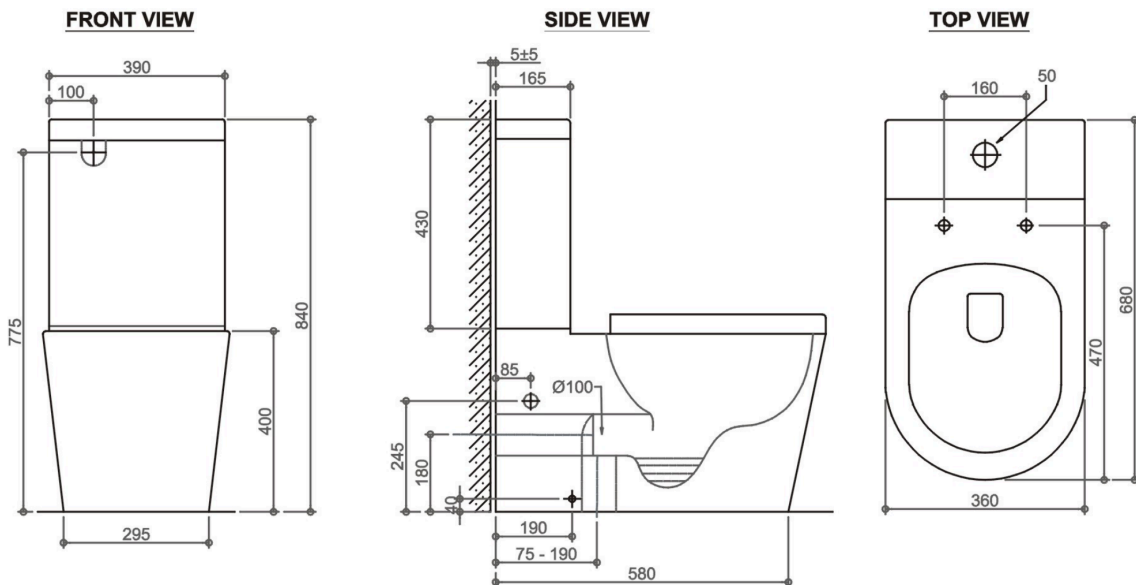

Features

- Two-Piece Toilet
- Size: 680*360*840mm
- Both S and P Trap Compatible
- Comes with a S-Trap pipe (P-Trap pipe is not included)
- P-trap:180mm Roughing-in
- S-trap:100-180mm-Included
- Nano Glazed Ceramic
- The nano glazed antibacterial Toilet
- Soft closing toilet seat covers