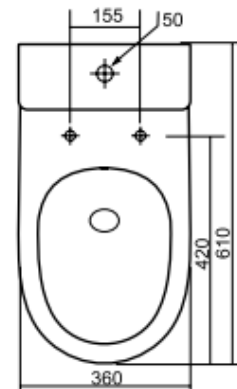

Warranty

- 10 Years on vitreous china-pan & cistern.
- 3 years Replacement for Toilet Valves/ internals.
- 12 months replacement or parts on Seat, Hinges, Flush Pipes & Button
- To fully benefit from warranty coverage, make sure a licensed plumber installs your products.
- Inspect the toilet to ensure that no damage has occurred in transit.
- If damage has occurred, or a visible defect exists, **do not proceed with intallation**, and advise your supplier immediately.
- NO CLAIMS FOR DAMAGES OR INCORRECT PRODUCTS WILL BE RECOGNISED AFTER INSTALLATIO AND WARRANTY WILL BE VOID.
- Measurements are in millimeters. Sizes may vary slightly due to manufacturing. Allow a tolerance of +/- 2%. We highly recommend having the toilet suite before commencing rough in.