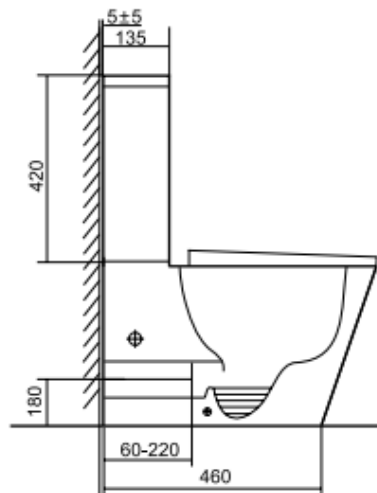

Features

- Two-Piece Toilet
- Size: 610*360*850mm
- Both S and P Trap Compatible
- Comes with a S-Trap pipe (P-Trap pipe is not included)
- P-trap:180mm Roughing-in
- S-trap:100-200mm-Include
- Rimless Toilet
- The nano glazed antibacterial Toilet
- Soft closing toilet seat covers

FRONT VIEW

SIDE VIEW

TOP VIEW

Warranty

- 10 Years on vitreous china-pan & cistern.
- 3 years Replacement for Toilet Valves/ internals.
- 12 months replacement or parts on Seat, Hinges, Flush Pipes & Button
- To fully benefit from warranty coverage, make sure a licensed plumber installs your products.
- Inspect the toilet to ensure that no damage has occurred in transit.
- If damage has occurred, or a visible defect exists, **do not proceed with intallation**, and advise your supplier immediately.
- NO CLAIMS FOR DAMAGES OR INCORRECT PRODUCTS WILL BE RECOGNISED AFTER INSTALLATIO AND WARRANTY WILL BE VOID.
- Measurements are in millimeters. Sizes may vary slightly due to manufacturing. Allow a tolerance of +/- 2%. We highly recommend having the toilet suite before commencing rough in.