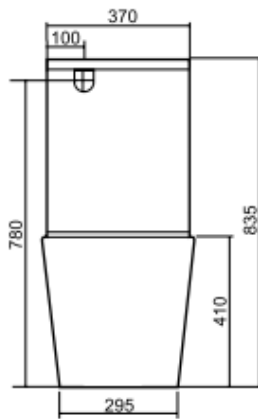

Features

- Two-Piece Toilet
- Size: 610*360*850mm
- Both S and P Trap Compatible
- Comes with a S-Trap pipe (P-Trap pipe is not included)
- P-trap:180mm Roughing-in
- S-trap:100-200mm-Include
- Rimless Toilet
- The nano glazed antibacterial Toilet
- Soft closing toilet seat covers

FRONT VIEW