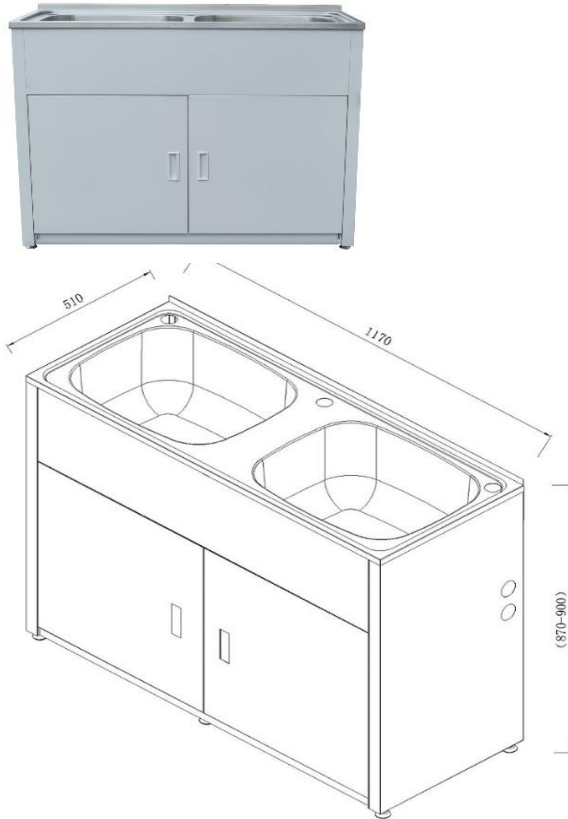

LD 1250A

LAVASSA Double Laundry Tub & Cabinet

SPECIFICATIONS

CLEANING & MAINTENANCE:

All Sinks should be cleaned with mild detergent and water

All Products must be cleaned with a soft cloth with soapy water, avoid waxes, solvents, abrasives, acids and other chemical based cleaners
Warranty will be void if damages are caused by unsuitable cleaning products