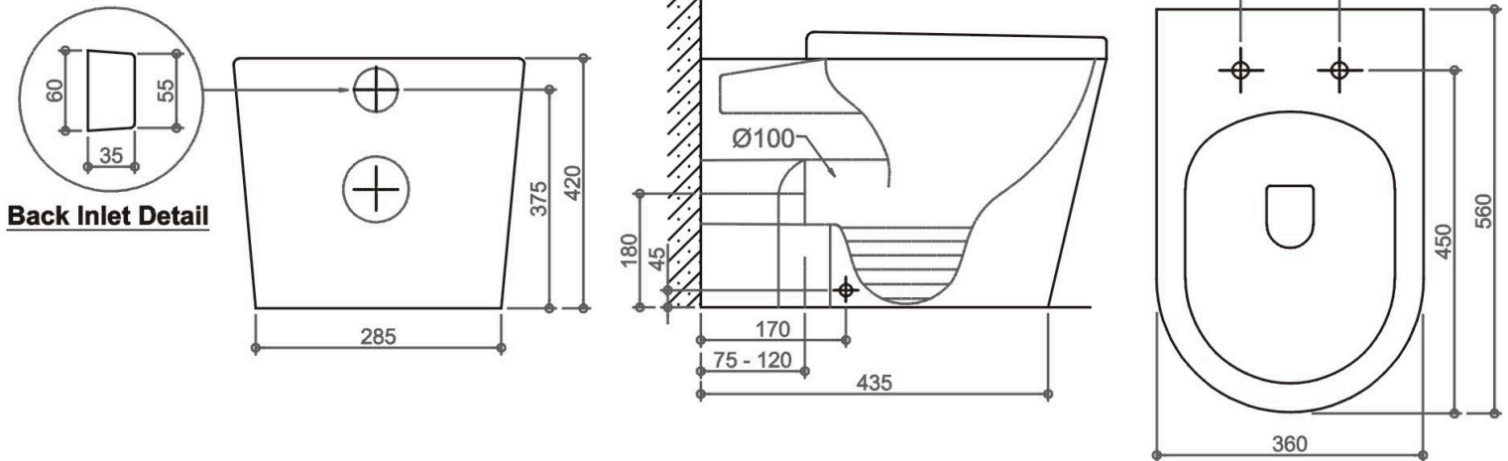

## Features

- Single hole tornado whirlpool
- Tornado Flush
- Wall Face Pan Floor Pan
- Size: 560x360x420mm
- Both S and P Trap Compatible
- Comes with a S-Trap pipe (P-Trap pipe is not included)
- S-trap:80mm
- P-trap:180mm Roughing-in
- Nano Ceramic
- Soft closing toilet seat covers

**FRONT VIEW**

**SIDE VIEW**

**TOP VIEW**