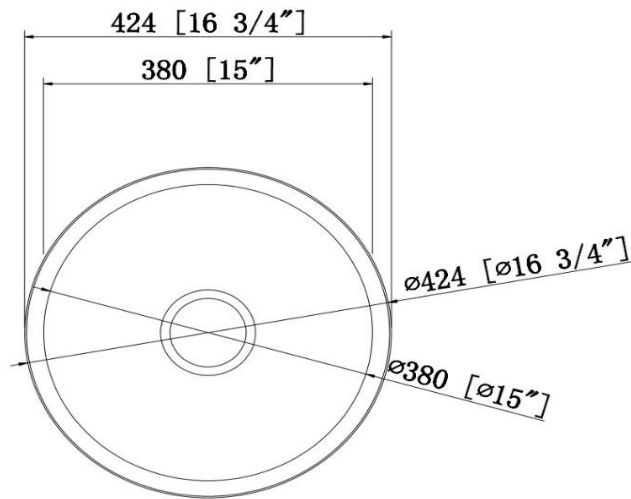

SS L42L

IMPACT Single Bowl Sink

Grey: SS L42L-GG

Black: SS L42L-BK

SPECIFICATIONS

20L Capacity

0.8mm 304 Grade Stainless Steel

CLEANING & MAINTENANCE: