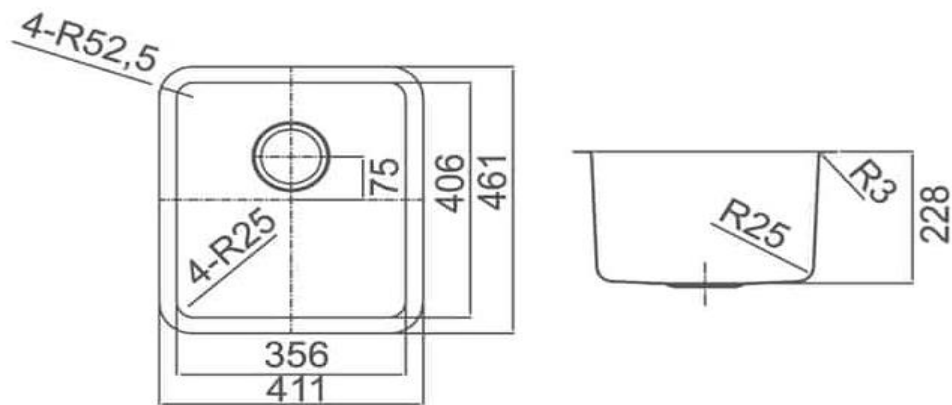

SS 4641A

MORO Undermount Sink

SPECIFICATIONS

31L Capacity

0.8mm 304 Grade Stainless Steel

Left or Right Hand Bowl Available

CLEANING & MAINTENANCE:

All Sinks should be cleaned with mild detergent and water