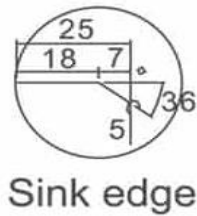

SS 3445A

IMPACT 23LT Undermount Sink

SPECIFICATIONS

CLEANING & MAINTENANCE:

All Sinks should be cleaned with mild detergent and water

All Products must be cleaned with a soft cloth with soapy water, avoid waxes, solvents, abrasives, acids and other chemical based cleaners