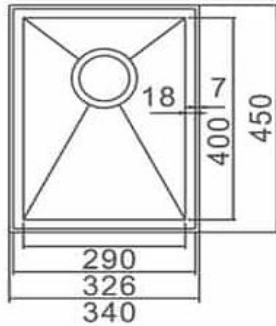

SS 3445A

IMPACT 23LT Undermount Sink

SPECIFICATIONS

CLEANING & MAINTENANCE:

All Sinks should be cleaned with mild detergent and water

All Products must be cleaned with a soft cloth with soapy water, avoid waxes, solvents, abrasives, acids and other chemical based cleaners