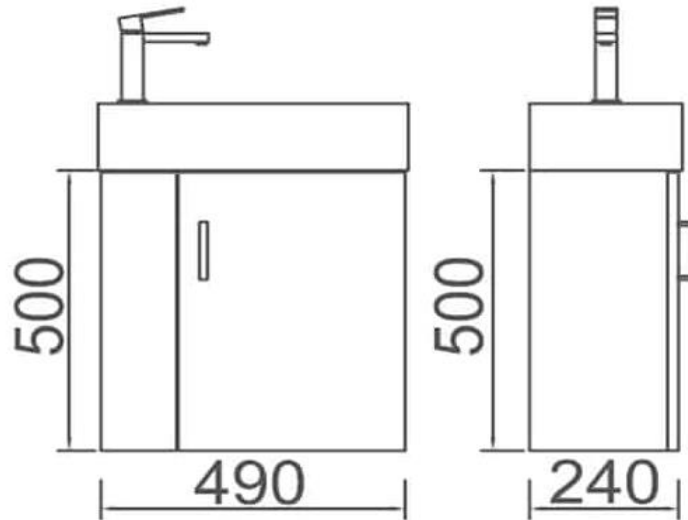

PICCOLO

SPECIFICATIONS

PICCOLO 50W Vanity

Size: W490xD245xH500mm

Material: MDF

White Gloss Finish

Ceramic Top with 1 Taphole

1 Door with Square Chrome Handles

WARRANTY INFORMATION:

3 years Replacement Parts or Complete Product

All products have a full 1 year in house labour warranty from date of purchase

PICCOLO

SPECIFICATIONS

PICCOLO 50 Vanity

Size: W490xD245xH740mm

Material: MDF

White Gloss Finish

Ceramic Top with 1 Taphole

1 Door with Square Chrome Handles

WARRANTY INFORMATION:

3 years Replacement Parts or Complete Product

All products have a full 1 year in house labour warranty from date of purchase