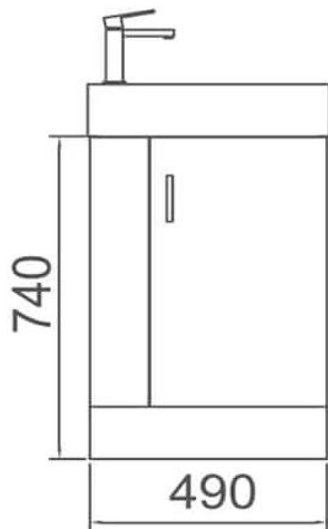

PICCOLO

SPECIFICATIONS

PICCOLO 50W Vanity

Size: W490xD245xH500mm

Material: MDF

White Gloss Finish

Ceramic Top with 1 Taphole

1 Door with Square Chrome Handles

WARRANTY INFORMATION:

3 years Replacement Parts or Complete Product

All products have a full 1 year in house labour warranty from date of purchase

PICCOLO

SPECIFICATIONS

PICCOLO 50 Vanity

Size: W490xD245xH740mm

Material: MDF

White Gloss Finish

Ceramic Top with 1 Taphole

1 Door with Square Chrome Handles

WARRANTY INFORMATION:

3 years Replacement Parts or Complete Product

All products have a full 1 year in house labour warranty from date of purchase