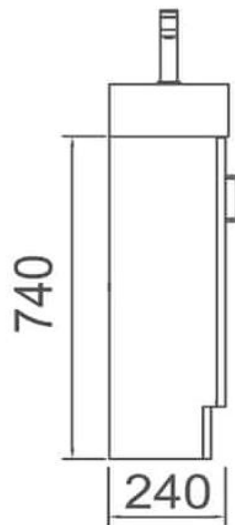

PICCOLO

SPECIFICATIONS

PICCOLO 50W Vanity

Size: W490xD245xH500mm

Material: MDF

White Gloss Finish

Ceramic Top with 1 Taphole

1 Door with Square Chrome Handles

WARRANTY INFORMATION:

3 years Replacement Parts or Complete Product

All products have a full 1 year in house labour warranty from date of purchase

PICCOLO

SPECIFICATIONS

PICCOLO 50 Vanity

Size: W490xD245xH740mm

Material: MDF

White Gloss Finish

Ceramic Top with 1 Taphole

1 Door with Square Chrome Handles

WARRANTY INFORMATION:

3 years Replacement Parts or Complete Product

All products have a full 1 year in house labour warranty from date of purchase