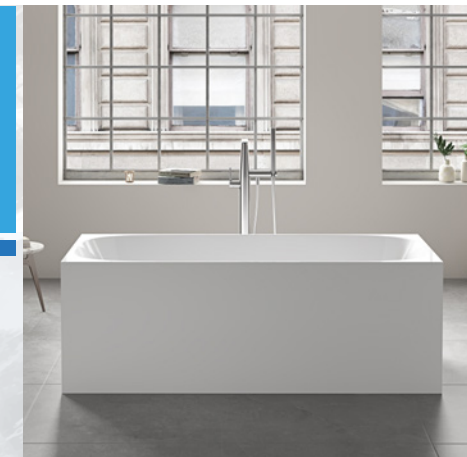

STUDIO FREESTANDING BATH TUB

SPECIFICATIONS

1700 X 750 X 585 H FREESTANDING OPTIONS

ITEM CODE: **STU1775S**

- Integrated overflow, with slot overflow hole
- Mitsubishi sanitary grade acrylic sheet, crosslinking structure
- Composite reinforcement layer with acrylic bonding resin
- 18mm base board
- Heavy duty galvanized steel frame
- Adjustable feet for levelling

**10 Year
Replacement
Warranty***

ALSO AVAILABLE IN:

- 3 size options
 - Studio - STU1470S 1400 x 700 x 585 h
 - Studio - STU1575S 1500 x 750 x 585 h

oceano.com.au

All nominated sizes are approximate and correct at time of publication. Oceano reserves the right to make modifications without prior notice. *Conditions Apply. Updated July 2023

oceano
BATHROOM