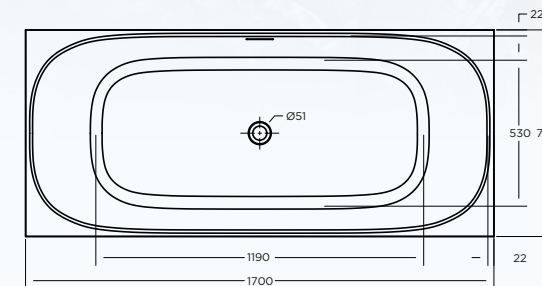

STUDIO FREESTANDING BATH TUB

SPECIFICATIONS

1700 X 750 X 585 H FREESTANDING OPTIONS

ITEM CODE: **STU1775S**

- Integrated overflow, with slot overflow hole
- Mitsubishi sanitary grade acrylic sheet, crosslinking structure
- Composite reinforcement layer with acrylic bonding resin
- 18mm base board
- Heavy duty galvanized steel frame
- Adjustable feet for levelling

**10 Year
Replacement
Warranty***

ALSO AVAILABLE IN:

- 3 size options
 - Studio - STU1470S 1400 x 700 x 585 h
 - Studio - STU1575S 1500 x 750 x 585 h

oceano.com.au

All nominated sizes are approximate and correct at time of publication. Oceano reserves the right to make modifications without prior notice. *Conditions Apply. Updated July 2023