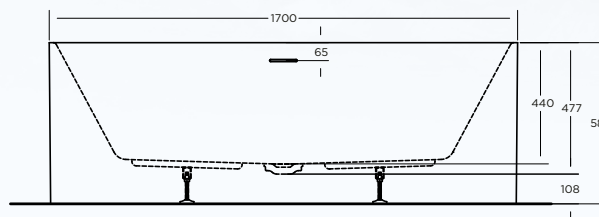

STUDIO FREESTANDING BATH TUB

SPECIFICATIONS

1700 X 750 X 585 H FREESTANDING OPTIONS

ITEM CODE: **STU1775S**

- Integrated overflow, with slot overflow hole
- Mitsubishi sanitary grade acrylic sheet, crosslinking structure
- Composite reinforcement layer with acrylic bonding resin
- 18mm base board
- Heavy duty galvanized steel frame
- Adjustable feet for levelling

**10 Year
Replacement
Warranty***

ALSO AVAILABLE IN:

- 3 size options
 - Studio - STU1470S 1400 x 700 x 585 h
 - Studio - STU1575S 1500 x 750 x 585 h

oceano.com.au

All nominated sizes are approximate and correct at time of publication. Oceano reserves the right to make modifications without prior notice. *Conditions Apply. Updated July 2023