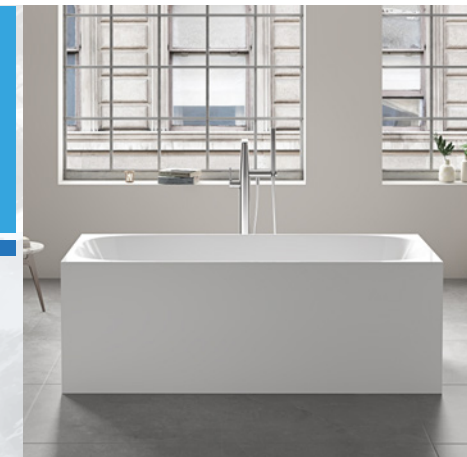

STUDIO FREESTANDING BATH TUB

SPECIFICATIONS

1500 X 750 X 585 H FREESTANDING OPTIONS

ITEM CODE: **STU1575S**

- Integrated overflow, with slot overflow hole
- Mitsubishi sanitary grade acrylic sheet, crosslinking structure
- Composite reinforcement layer with acrylic bonding resin
- 18mm base board
- Heavy duty galvanized steel frame
- Adjustable feet for levelling

**10 Year
Replacement
Warranty***

ALSO AVAILABLE IN:

- 3 size options
 - Studio - STU1470S 1400 x 700 x 585 h
 - Studio - STU1775S 1700 x 750 x 585 h

oceano.com.au

All nominated sizes are approximate and correct at time of publication. Oceano reserves the right to make modifications without prior notice. *Conditions Apply. Updated July 2023

oceano
BATHROOM