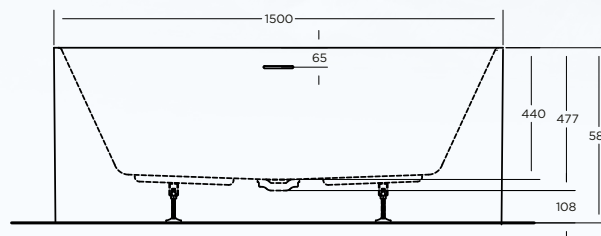

STUDIO FREESTANDING BATH TUB

SPECIFICATIONS

1500 X 750 X 585 H FREESTANDING OPTIONS

ITEM CODE: **STU1575S**

- Integrated overflow, with slot overflow hole
- Mitsubishi sanitary grade acrylic sheet, crosslinking structure
- Composite reinforcement layer with acrylic bonding resin
- 18mm base board
- Heavy duty galvanized steel frame
- Adjustable feet for levelling

**10 Year
Replacement
Warranty***

ALSO AVAILABLE IN:

- 3 size options
 - Studio - STU1470S 1400 x 700 x 585 h
 - Studio - STU1775S 1700 x 750 x 585 h

oceano.com.au

All nominated sizes are approximate and correct at time of publication. Oceano reserves the right to make modifications without prior notice. *Conditions Apply. Updated July 2023