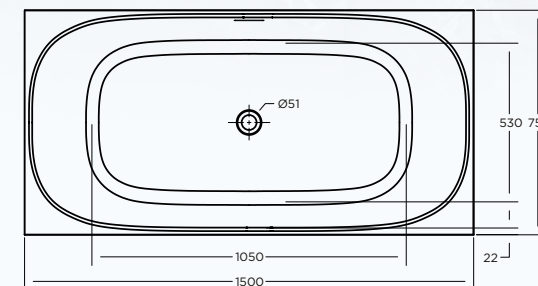

STUDIO FREESTANDING BATH TUB

SPECIFICATIONS

1500 X 750 X 585 H FREESTANDING OPTIONS

ITEM CODE: **STU1575S**

- Integrated overflow, with slot overflow hole
- Mitsubishi sanitary grade acrylic sheet, crosslinking structure
- Composite reinforcement layer with acrylic bonding resin
- 18mm base board
- Heavy duty galvanized steel frame
- Adjustable feet for levelling

**10 Year
Replacement
Warranty***

ALSO AVAILABLE IN:

- 3 size options
 - Studio - STU1470S 1400 x 700 x 585 h
 - Studio - STU1775S 1700 x 750 x 585 h

oceano.com.au

All nominated sizes are approximate and correct at time of publication. Oceano reserves the right to make modifications without prior notice. *Conditions Apply. Updated July 2023