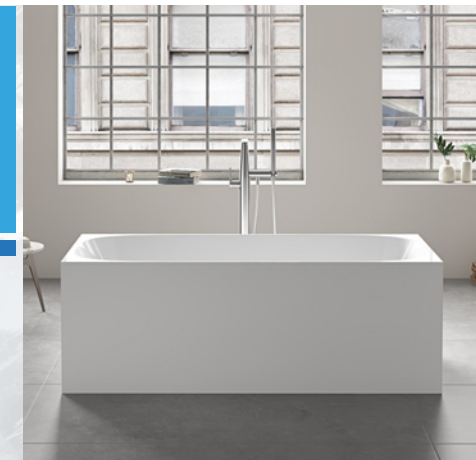

STUDIO FREESTANDING BATH TUB

SPECIFICATIONS

1400 X 700 X 585 H FREESTANDING OPTIONS

ITEM CODE: **STU1470S**

- Integrated overflow, with slot overflow hole
- Mitsubishi sanitary grade acrylic sheet, crosslinking structure
- Composite reinforcement layer with acrylic bonding resin
- 18mm base board
- Heavy duty galvanized steel frame
- Adjustable feet for levelling

**10 Year
Replacement
Warranty***

ALSO AVAILABLE IN:

- 3 size options
 - Studio - STU1575S 1500 x 750 x 585 h
 - Studio - STU1775S 1700 x 750 x 585 h

oceano.com.au

All nominated sizes are approximate and correct at time of publication. Oceano reserves the right to make modifications without prior notice. *Conditions Apply. Updated July 2023

oceano
BATHROOM