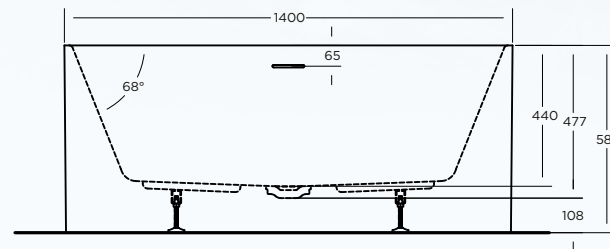

STUDIO FREESTANDING BATH TUB

SPECIFICATIONS

1400 X 700 X 585 H FREESTANDING OPTIONS

ITEM CODE: **STU1470S**

- Integrated overflow, with slot overflow hole
- Mitsubishi sanitary grade acrylic sheet, crosslinking structure
- Composite reinforcement layer with acrylic bonding resin
- 18mm base board
- Heavy duty galvanized steel frame
- Adjustable feet for levelling

**10 Year
Replacement
Warranty***

ALSO AVAILABLE IN:

- 3 size options
 - Studio - STU1575S 1500 x 750 x 585 h
 - Studio - STU1775S 1700 x 750 x 585 h

oceano.com.au

All nominated sizes are approximate and correct at time of publication. Oceano reserves the right to make modifications without prior notice. *Conditions Apply. Updated July 2023