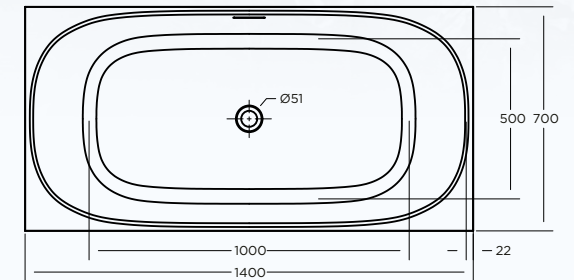

STUDIO FREESTANDING BATH TUB

SPECIFICATIONS

1400 X 700 X 585 H FREESTANDING OPTIONS

ITEM CODE: **STU1470S**

- Integrated overflow, with slot overflow hole
- Mitsubishi sanitary grade acrylic sheet, crosslinking structure
- Composite reinforcement layer with acrylic bonding resin
- 18mm base board
- Heavy duty galvanized steel frame
- Adjustable feet for levelling

**10 Year
Replacement
Warranty***

ALSO AVAILABLE IN:

- 3 size options
 - Studio - STU1575S 1500 x 750 x 585 h
 - Studio - STU1775S 1700 x 750 x 585 h

oceano.com.au

All nominated sizes are approximate and correct at time of publication. Oceano reserves the right to make modifications without prior notice. *Conditions Apply. Updated July 2023