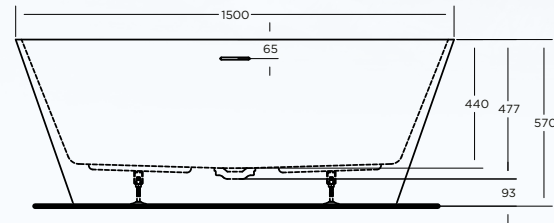

NAVA FREESTANDING BATH TUB

SPECIFICATIONS

1500 X 730 X 570 H FREESTANDING OPTIONS

ITEM CODE: NAV1573S

- Integrated overflow, with slot overflow hole
- Mitsubishi sanitary grade acrylic sheet, crosslinking structure
- Composite reinforcement layer with acrylic bonding resin
- 18mm base board
- Heavy duty galvanized steel frame
- Adjustable feet for levelling

**10 Year
Replacement
Warranty***

ALSO AVAILABLE IN:

- 3 size options
- Freestanding options
 - NAVA - NAV1470S 1400 x 700 x 570 h
 - NAVA - NAV1775S 1700 x 750 x 570 h

oceano.com.au

All nominated sizes are approximate and correct at time of publication. Oceano reserves the right to make modifications without prior notice. *Conditions Apply. Updated July 2023