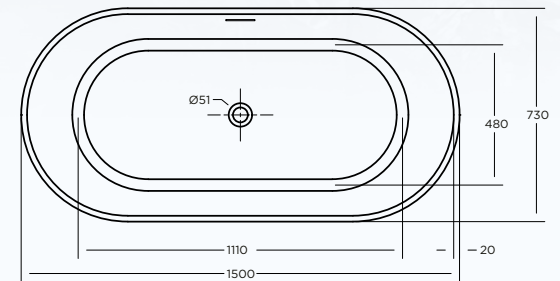

NAVA FREESTANDING BATH TUB

SPECIFICATIONS

1500 X 730 X 570 H FREESTANDING OPTIONS

ITEM CODE: NAV1573S

- Integrated overflow, with slot overflow hole
- Mitsubishi sanitary grade acrylic sheet, crosslinking structure
- Composite reinforcement layer with acrylic bonding resin
- 18mm base board
- Heavy duty galvanized steel frame
- Adjustable feet for levelling

**10 Year
Replacement
Warranty***

ALSO AVAILABLE IN:

- 3 size options
- Freestanding options
 - NAVA - NAV1470S 1400 x 700 x 570 h
 - NAVA - NAV1775S 1700 x 750 x 570 h

oceano.com.au

All nominated sizes are approximate and correct at time of publication. Oceano reserves the right to make modifications without prior notice. *Conditions Apply. Updated July 2023