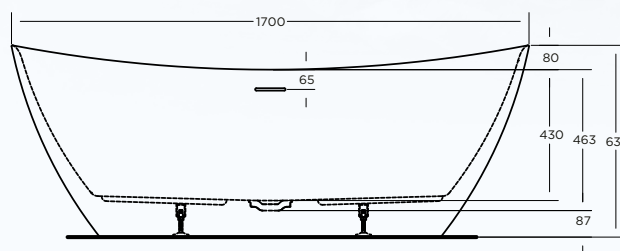

LUKA FREESTANDING BATH TUB

SPECIFICATIONS

1700 X 730 X 630 H
RIGHT HAND OPTIONS

ITEM CODE: LUK1773S

- Integrated overflow, with slot overflow hole
- Mitsubishi sanitary grade acrylic sheet, crosslinking structure
- Composite reinforcement layer with acrylic bonding resin
- 18mm base board
- Heavy duty galvanized steel frame
- Adjustable feet for levelling