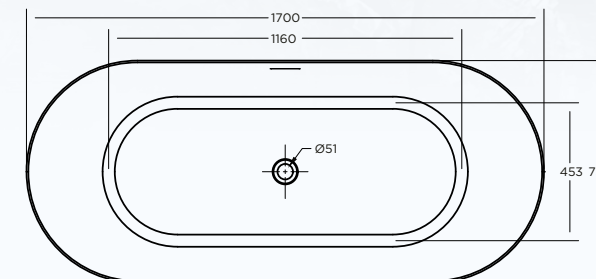

LUKA FREESTANDING BATH TUB

SPECIFICATIONS

1700 X 730 X 630 H
RIGHT HAND OPTIONS

ITEM CODE: LUK1773S

- Integrated overflow, with slot overflow hole
- Mitsubishi sanitary grade acrylic sheet, crosslinking structure
- Composite reinforcement layer with acrylic bonding resin
- 18mm base board
- Heavy duty galvanized steel frame
- Adjustable feet for levelling