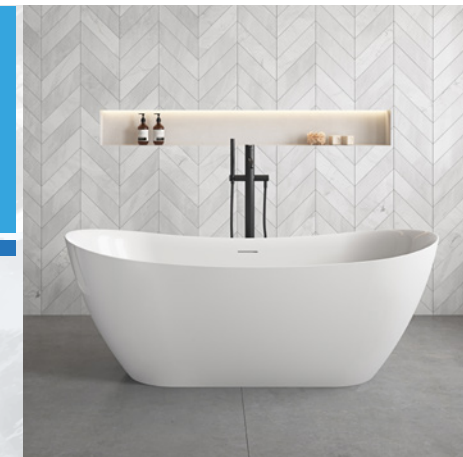

LUKA FREESTANDING BATH TUB

SPECIFICATIONS

1700 X 730 X 630 H
RIGHT HAND OPTIONS

ITEM CODE: LUK1773S

- Integrated overflow, with slot overflow hole
- Mitsubishi sanitary grade acrylic sheet, crosslinking structure
- Composite reinforcement layer with acrylic bonding resin
- 18mm base board
- Heavy duty galvanized steel frame
- Adjustable feet for levelling

oceano
BATHROOM