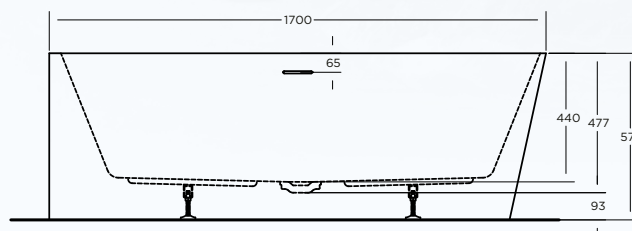

ECO BATH TUB

SPECIFICATIONS

1700 X 750 X 570 H LEFT HAND OPTIONS

ITEM CODE: **ECL1775LH**

- Integrated overflow, with slot overflow hole
- Mitsubishi sanitary grade acrylic sheet, crosslinking structure
- Composite reinforcement layer with acrylic bonding resin
- 18mm base board
- Heavy duty galvanized steel frame
- Adjustable feet for levelling
- Back to wall and left hand right hand options to suit corner installations

**10 Year
Replacement
Warranty***

oceano.com.au

ALSO AVAILABLE IN:

- Back to wall, LH & RH layouts
- 9 size & layout options
- Back to wall options
 - ECO - ECF1470BTW 1400 x 700 x 570 h
 - ECO - ECF1573BTW 1500 x 730 x 570 h
 - ECO - ECF1775BTW 1700 x 750 x 570 h
- Left hand options
 - ECO - ECL1470LH 1400 x 700 x 570 h
 - ECO - ECL1573LH 1500 x 730 x 570 h
- Right hand options
 - ECO - ECR1470RH 1400 x 700 x 570 h
 - ECO - ECR1573RH 1500 x 730 x 570 h
 - ECO - ECR1775RH 1700 x 750 x 570 h