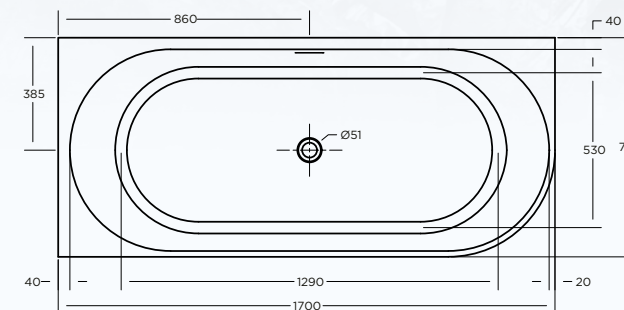

ECO BATH TUB

SPECIFICATIONS

1700 X 750 X 570 H LEFT HAND OPTIONS

ITEM CODE: **ECL1775LH**

- Integrated overflow, with slot overflow hole
- Mitsubishi sanitary grade acrylic sheet, crosslinking structure
- Composite reinforcement layer with acrylic bonding resin
- 18mm base board
- Heavy duty galvanized steel frame
- Adjustable feet for levelling
- Back to wall and left hand right hand options to suit corner installations

**10 Year
Replacement
Warranty***

oceano.com.au

ALSO AVAILABLE IN:

- Back to wall, LH & RH layouts
- 9 size & layout options
- Back to wall options
 - ECO - ECF1470BTW 1400 x 700 x 570 h
 - ECO - ECF1573BTW 1500 x 730 x 570 h
 - ECO - ECF1775BTW 1700 x 750 x 570 h
- Left hand options
 - ECO - ECL1470LH 1400 x 700 x 570 h
 - ECO - ECL1573LH 1500 x 730 x 570 h
- Right hand options
 - ECO - ECR1470RH 1400 x 700 x 570 h
 - ECO - ECR1573RH 1500 x 730 x 570 h
 - ECO - ECR1775RH 1700 x 750 x 570 h