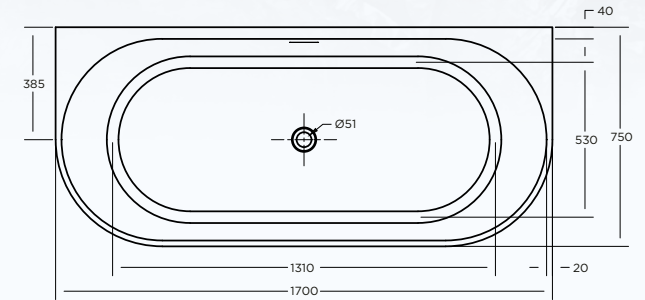

ECO BATH TUB

SPECIFICATIONS

1700 X 750 X 570 H BACK TO WALL OPTIONS

ITEM CODE: ECF1775BTW

- Integrated overflow, with slot overflow hole
- Mitsubishi sanitary grade acrylic sheet, crosslinking structure
- Composite reinforcement layer with acrylic bonding resin
- 18mm base board
- Heavy duty galvanized steel frame
- Adjustable feet for levelling
- Back to wall and left hand right hand options to suit corner installations

**10 Year
Replacement
Warranty***

ALSO AVAILABLE IN:

- Back to wall, LH & RH layouts
- 9 size & layout options
- Back to wall options
 - ECO - ECF1470BTW 1400 x 700 x 570 h
 - ECO - ECF1573BTW 1500 x 730 x 570 h
- Left hand options
 - ECO - ECL1470LH 1400 x 700 x 570 h
 - ECO - ECL1573LH 1500 x 730 x 570 h
 - ECO - ECL1775LH 1700 x 750 x 570 h
- Right hand options
 - ECO - ECR1470RH 1400 x 700 x 570 h
 - ECO - ECR1573RH 1500 x 730 x 570 h
 - ECO - ECR1775RH 1700 x 750 x 570 h