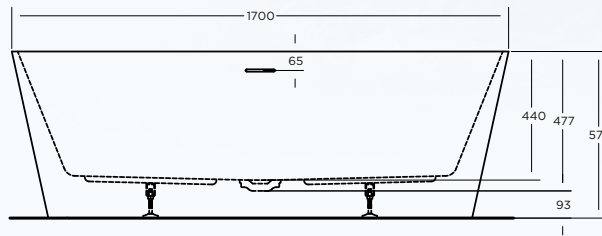

ECO BATH TUB

SPECIFICATIONS

1700 X 750 X 570 H BACK TO WALL OPTIONS

ITEM CODE: ECF1775BTW

- Integrated overflow, with slot overflow hole
- Mitsubishi sanitary grade acrylic sheet, crosslinking structure
- Composite reinforcement layer with acrylic bonding resin
- 18mm base board
- Heavy duty galvanized steel frame
- Adjustable feet for levelling
- Back to wall and left hand right hand options to suit corner installations

**10 Year
Replacement
Warranty***

ALSO AVAILABLE IN:

- Back to wall, LH & RH layouts
- 9 size & layout options
- Back to wall options
 - ECO - ECF1470BTW 1400 x 700 x 570 h
 - ECO - ECF1573BTW 1500 x 730 x 570 h
- Left hand options
 - ECO - ECL1470LH 1400 x 700 x 570 h
 - ECO - ECL1573LH 1500 x 730 x 570 h
 - ECO - ECL1775LH 1700 x 750 x 570 h
- Right hand options
 - ECO - ECR1470RH 1400 x 700 x 570 h
 - ECO - ECR1573RH 1500 x 730 x 570 h
 - ECO - ECR1775RH 1700 x 750 x 570 h