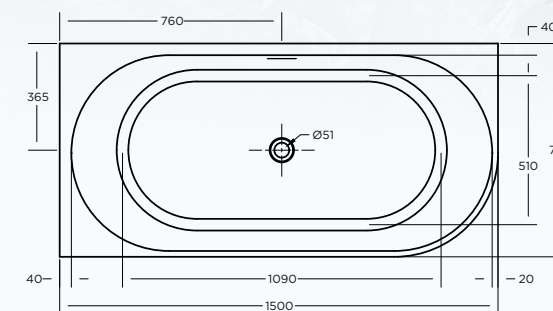

ECO BATH TUB

SPECIFICATIONS

1500 X 730 X 570 H LEFT HAND OPTIONS

ITEM CODE: ECL1573LH

- Integrated overflow, with slot overflow hole
- Mitsubishi sanitary grade acrylic sheet, crosslinking structure
- Composite reinforcement layer with acrylic bonding resin
- 18mm base board
- Heavy duty galvanized steel frame
- Adjustable feet for levelling
- Back to wall and left hand right hand options to suit corner installations

**10 Year
Replacement
Warranty***

ALSO AVAILABLE IN:

- Back to wall, LH & RH layouts
- 9 size & layout options
- Back to wall options
 - ECO - ECF1470BTW 1400 x 700 x 570 h
 - ECO - ECF1573BTW 1500 x 730 x 570 h
 - ECO - ECF1775BTW 1700 x 750 x 570 h
- Left hand options
 - ECO - ECL1470LH 1400 x 700 x 570 h
 - ECO - ECL1775LH 1700 x 750 x 570 h
- Right hand options
 - ECO - ECR1470RH 1400 x 700 x 570 h
 - ECO - ECR1573RH 1500 x 730 x 570 h
 - ECO - ECR1775RH 1700 x 750 x 570 h