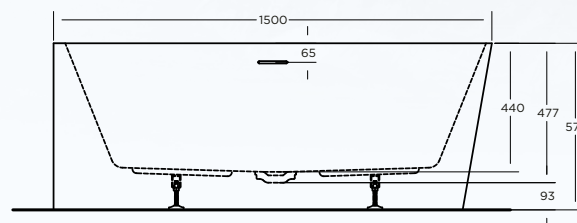

ECO BATH TUB

SPECIFICATIONS

1500 X 730 X 570 H LEFT HAND OPTIONS

ITEM CODE: ECL1573LH

- Integrated overflow, with slot overflow hole
- Mitsubishi sanitary grade acrylic sheet, crosslinking structure
- Composite reinforcement layer with acrylic bonding resin
- 18mm base board
- Heavy duty galvanized steel frame
- Adjustable feet for levelling
- Back to wall and left hand right hand options to suit corner installations

**10 Year
Replacement
Warranty***

ALSO AVAILABLE IN:

- Back to wall, LH & RH layouts
- 9 size & layout options
- Back to wall options
 - ECO - ECF1470BTW 1400 x 700 x 570 h
 - ECO - ECF1573BTW 1500 x 730 x 570 h
 - ECO - ECF1775BTW 1700 x 750 x 570 h
- Left hand options
 - ECO - ECL1470LH 1400 x 700 x 570 h
 - ECO - ECL1775LH 1700 x 750 x 570 h
- Right hand options
 - ECO - ECR1470RH 1400 x 700 x 570 h
 - ECO - ECR1573RH 1500 x 730 x 570 h
 - ECO - ECR1775RH 1700 x 750 x 570 h