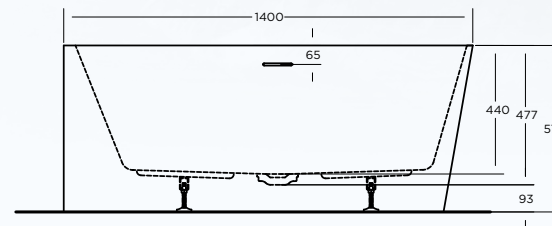

ECO BATH TUB

SPECIFICATIONS

1400 X 700 X 570 H LEFT HAND OPTIONS

ITEM CODE: ECL1470LH

- Integrated overflow, with slot overflow hole
- Mitsubishi sanitary grade acrylic sheet, crosslinking structure
- Composite reinforcement layer with acrylic bonding resin
- 18mm base board
- Heavy duty galvanized steel frame
- Adjustable feet for levelling
- Back to wall and left hand right hand options to suit corner installations

**10 Year
Replacement
Warranty***

ALSO AVAILABLE IN:

- Back to wall, LH & RH layouts
- 9 size & layout options
- Back to wall options
 - ECO - ECF1470BTW 1400 x 700 x 570 h
 - ECO - ECF1573BTW 1500 x 730 x 570 h
 - ECO - ECF1775BTW 1700 x 750 x 570 h
- Left hand options
 - ECO - ECL1573LH 1500 x 730 x 570 h
 - ECO - ECL1775LH 1700 x 750 x 570 h
- Right hand options
 - ECO - ECR1470RH 1400 x 700 x 570 h
 - ECO - ECR1573RH 1500 x 730 x 570 h
 - ECO - ECR1775RH 1700 x 750 x 570 h