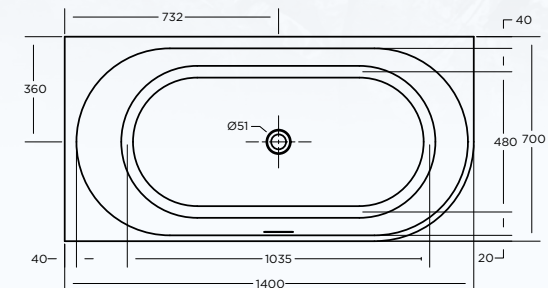

ECO BATH TUB

SPECIFICATIONS

1400 X 700 X 570 H LEFT HAND OPTIONS

ITEM CODE: ECL1470LH

- Integrated overflow, with slot overflow hole
- Mitsubishi sanitary grade acrylic sheet, crosslinking structure
- Composite reinforcement layer with acrylic bonding resin
- 18mm base board
- Heavy duty galvanized steel frame
- Adjustable feet for levelling
- Back to wall and left hand right hand options to suit corner installations

**10 Year
Replacement
Warranty***

ALSO AVAILABLE IN:

- Back to wall, LH & RH layouts
- 9 size & layout options
- Back to wall options
 - ECO - ECF1470BTW 1400 x 700 x 570 h
 - ECO - ECF1573BTW 1500 x 730 x 570 h
 - ECO - ECF1775BTW 1700 x 750 x 570 h
- Left hand options
 - ECO - ECL1573LH 1500 x 730 x 570 h
 - ECO - ECL1775LH 1700 x 750 x 570 h
- Right hand options
 - ECO - ECR1470RH 1400 x 700 x 570 h
 - ECO - ECR1573RH 1500 x 730 x 570 h
 - ECO - ECR1775RH 1700 x 750 x 570 h