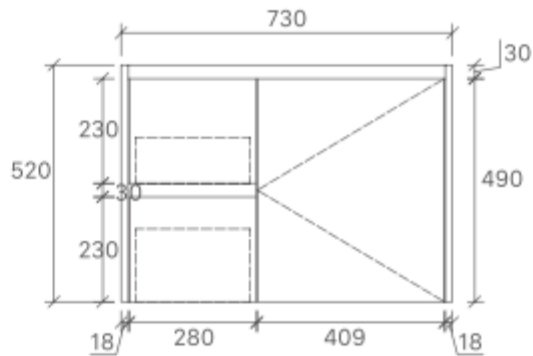

WH32-600

Size: 590x355x520mm

WH32-750L

Size: 730x355x520mm

WH32-900L

Size: 680x355x520mm