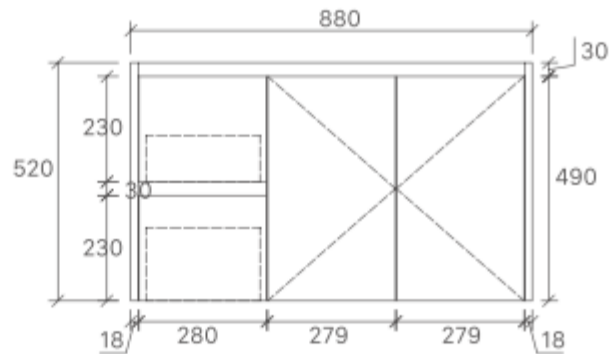

WH32-600

Size: 590x355x520mm

WH32-750L

Size: 730x355x520mm

WH32-900L

Size: 680x355x520mm