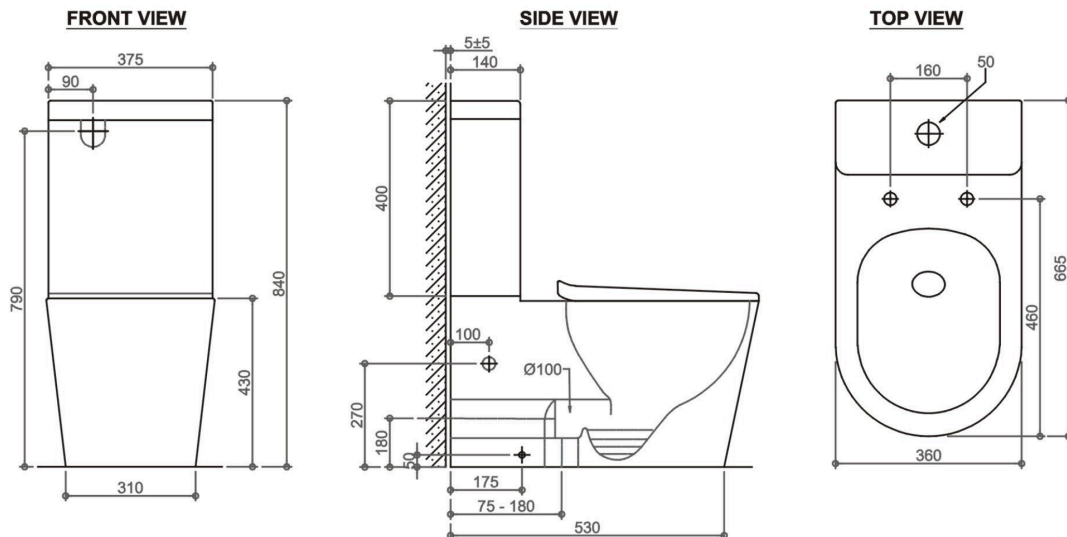

## Features

- 80% quieter than the regular Tornado Toilets
- Two-Piece Toilet
- Size: 665\*360\*840mm
- Both S and P Trap Compatible
- Comes with a S-Trap pipe (P-Trap pipe is not included)
- P-trap:180mm Roughing-in
- S-trap:100-180mm-Included
- Nano Ceramic
- TORNADO FLUSH
- The nano glazed antibacterial Toilet
- Soft closing toilet seat covers