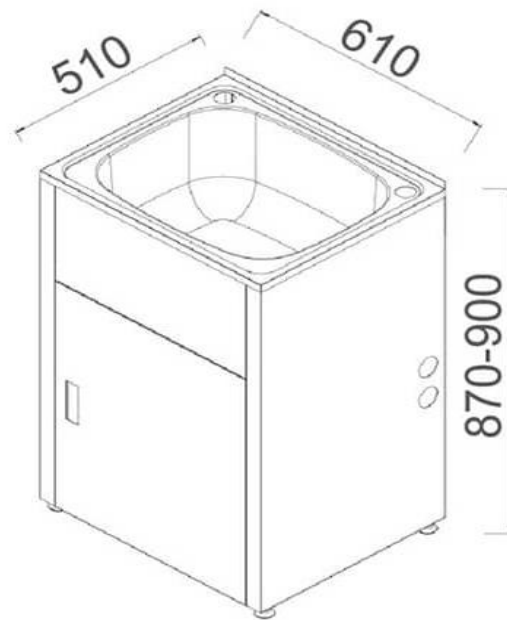

LD 6151

LAVASSA 45L TROUGH & CABINET

White **LD 6151**
Matte Black **LD 6151BK**

SPECIFICATIONS

CAPACITY: 45L

Galvanised Steel Powder Coated Cabinet with Stainless Steel Sink

CLEANING & MAINTENANCE:

Laundry Cabinets should be cleaned with mild detergent and water
All Products must be cleaned with a soft cloth with soapy water, avoid waxes, solvents, abrasives, acids and other chemical based cleaners
Warranty will be void if damages are caused by unsuitable cleaning products