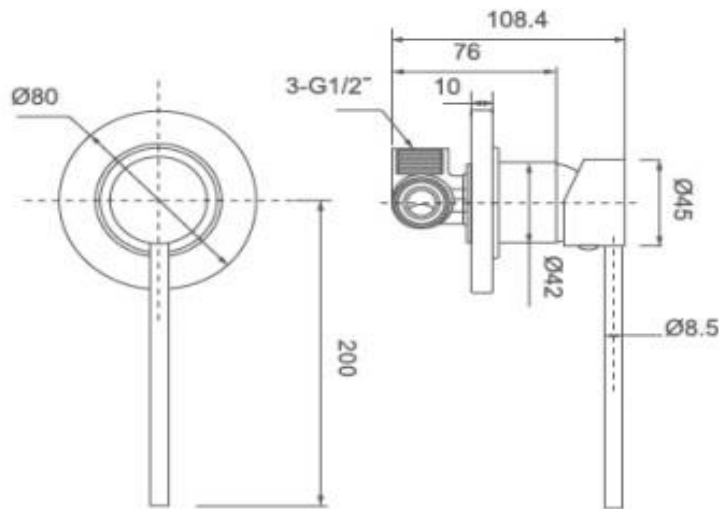

JESS CARE SHOWER MIXER

Pressure Rating: Min 150KPa - Max 500KPa
Temperature Rating: Min 1°C - Max 75°C

SPECIFICATIONS

CLEANING & MAINTENANCE:

Tapware should be cleaned with mild detergent and water

All Products must be cleaned with a soft cloth with soapy water, avoid waxes, solvents, abrasives, acids and other chemical based cleaners