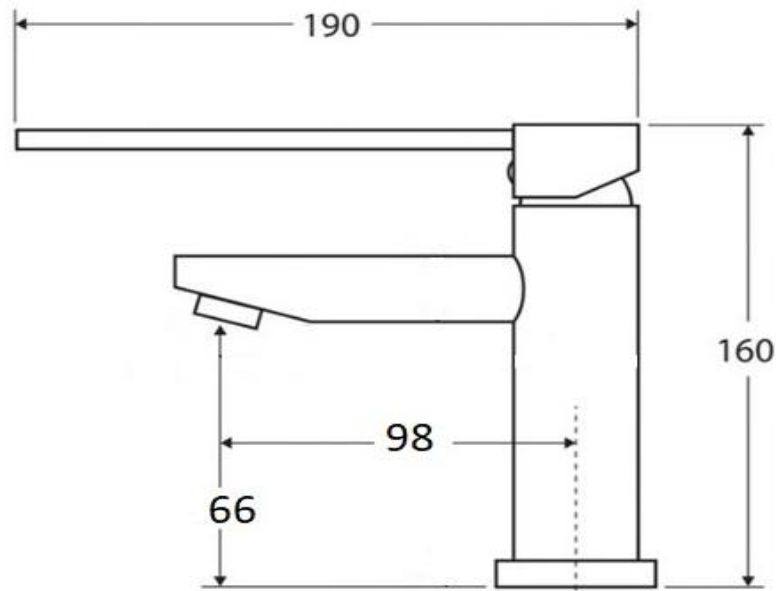

MOBI CARE BASIN MIXER WITH PIN HDL

WELS: 5 Star 5L/min
WELS Reg No: T34768
Pressure Rating:
Min 150KPa - Max 500KPa

Chrome
WT 6651-D

Matte Black
WT 6651BK-D

SPECIFICATIONS

CLEANING & MAINTENANCE:

Tapware should be cleaned with mild detergent and water
All Products must be cleaned with a soft cloth with soapy water, avoid waxes, solvents, abrasives, acids and other chemical based cleaners
Warranty will be void if damages are caused by unsuitable cleaning products