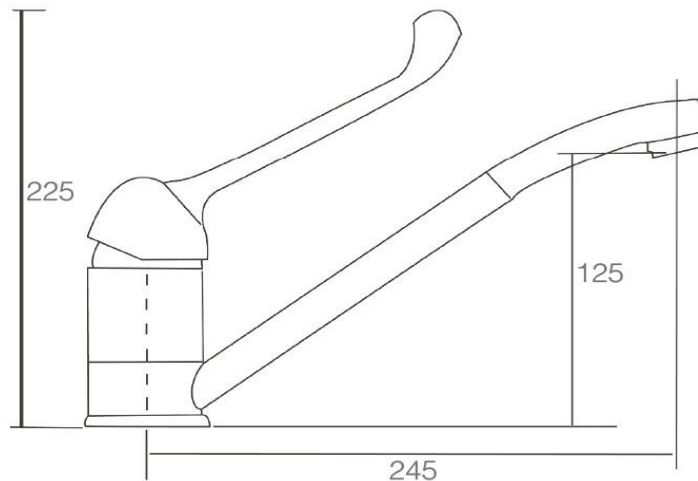

MOBI CARE SINK MIXER

WELS: 3 Star 8.5L/min

WELS Reg No: T27436

Pressure Rating:

Min 150KPa - Max 500KPa

Chrome

WT C101D

SPECIFICATIONS