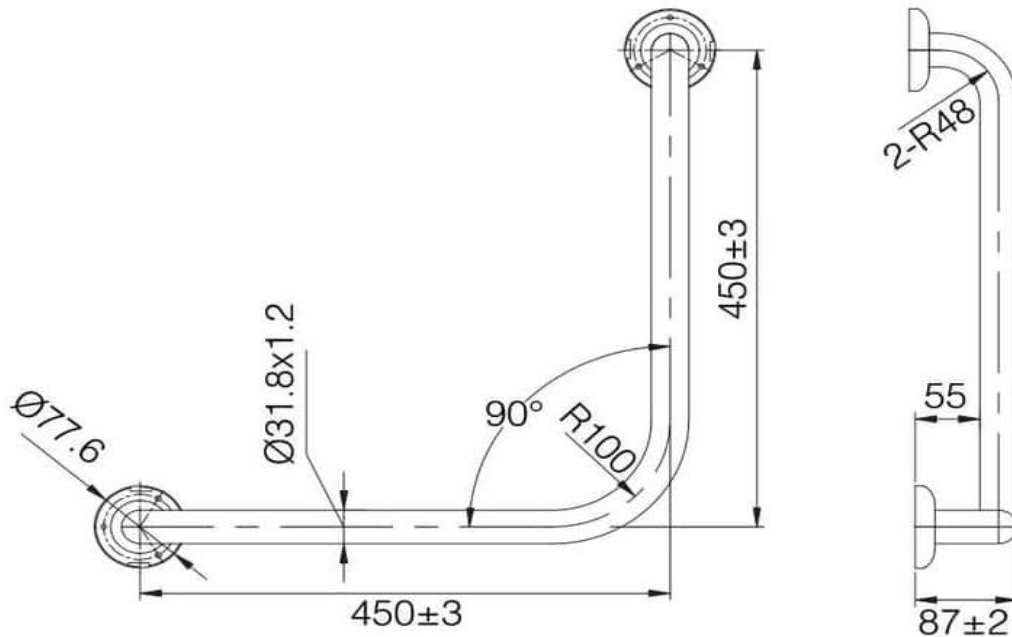

# MOBI CARE 90 DEGREE GRAB RAIL

## SPECIFICATIONS

TP GRAB45

TP GRAB45MK

Chrome and Matte Black Finish Available

304 Grade Stainless Steel

Complies with AS1428.1 requirements

**WARRANTY INFORMATION:**

2 Year Replacement Parts or Product