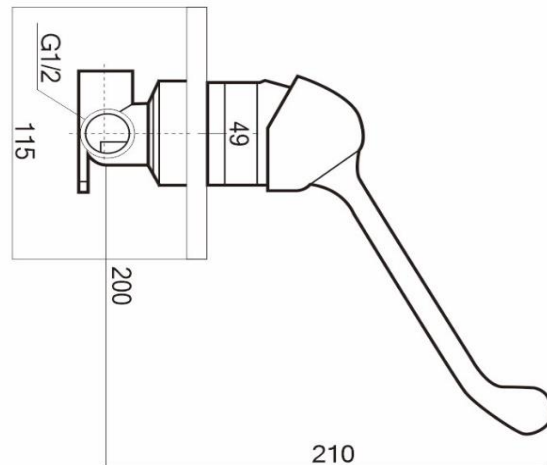

# MOBI CARE SHOWER MIXER

Chrome  
WT 509D

## SPECIFICATIONS