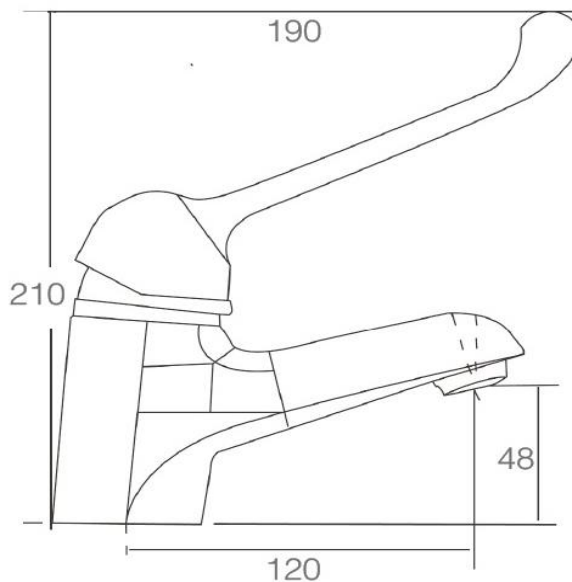

# MOBI CARE BASIN MIXER

WELS: 5 Star 6L/min  
WELS Reg No: T17104  
**Pressure Rating:**  
Min 150KPa - Max 500KPa

● Chrome  
**WT 6661**

SPECIFICATIONS