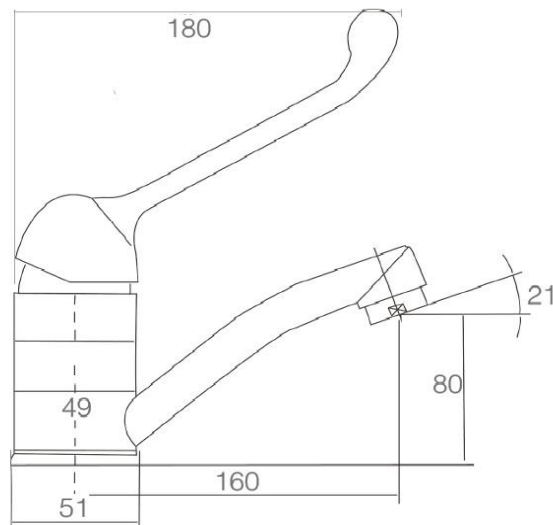

MOBI CARE BASIN MIXER

WELS: 3 Star 8.5L/min
WELS Reg No: T27435
Pressure Rating:
Min 150KPa - Max 500KPa

● Chrome
WT 150D

SPECIFICATIONS

CLEANING & MAINTENANCE:

Tapware should be cleaned with mild detergent and water
All Products must be cleaned with a soft cloth with soapy water, avoid waxes, solvents, abrasives, acids and other chemical based cleaners
Warranty will be void if damages are caused by unsuitable cleaning products