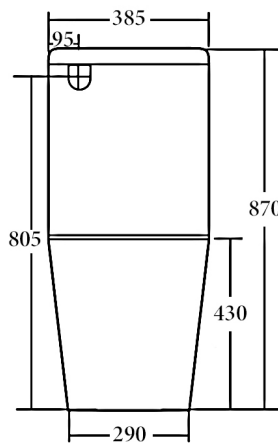

Details:

Cistern	Universal inlet - compatible with back entry or bottom left/right inlet point
Pan	Fast Flow Rimless design with Nano glaze protection
Traps	Universal - compatible with S or P-trap installation
Seat	UF seat
Wels	4 Star rated, 4.5L/3L (3.5L average flush)
Setout	75 - 250mm

SIDE VIEW

FRONT VIEW

TOP VIEW

Additional Information

- Installation should be in accordance with AS/NZS3500 standards.
- In order to fully benefit from warranty claims, please ensure products are installed by a licensed plumber.
- All measurements are in millimeters.
- Dimensions are nominal and subject to normal ceramic manufacturing variations. Please allow +/- 15 mm tolerance.
- For mark-ups & roughing-in, always use actual product measurement.
- Specifications may vary without notice as part of our continuous improvement practices.