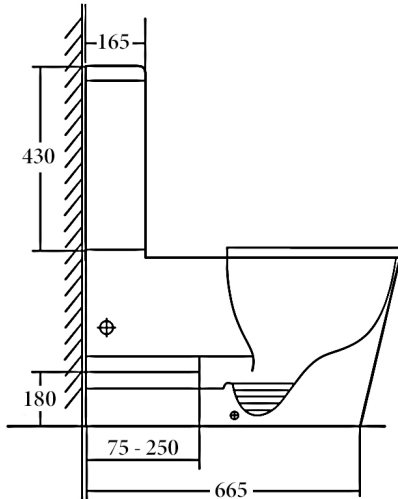

Ceramic Back To Wall Toilet Suite Disabled toilet, Fast Flow Rimless, Nanoglaze protection

Features:

- Sleek modern design sits flushed against the wall
- Fast Flow Rimless design for easy-to-clean and hygienic toilet
- Gloss white finish with Nanoglaze surface protection provides anti-bacterial and grime-resistant qualities
- Disabled toilet suite aids suitability for persons with disability
- Contrasting seat and flush button colours to assist persons with vision and perception difficulties
- Large round easy-to-use flush button
- Raised flush button for easy activation
- Aminoplast (UF) seat with stainless steel hinges
- This product meets AS1428.1-2009 Australian Standards around design for access and mobility

Details:

Cistern	Universal inlet - compatible with back entry or bottom left/right inlet point
Pan	Fast Flow Rimless design with Nano glaze protection
Traps	Universal - compatible with S or P-trap installation
Seat	UF seat
Wels	4 Star rated, 4.5L/3L (3.5L average flush)
Setout	75 - 250mm

SIDE VIEW

FRONT VIEW

TOP VIEW

Additional Information

- Installation should be in accordance with AS/NZS3500 standards.
- In order to fully benefit from warranty claims, please ensure products are installed by a licensed plumber.
- All measurements are in millimeters.
- Dimensions are nominal and subject to normal ceramic manufacturing variations. Please allow +/- 15 mm tolerance.
- For mark-ups & roughing-in, always use actual product measurement.
- Specifications may vary without notice as part of our continuous improvement practices.