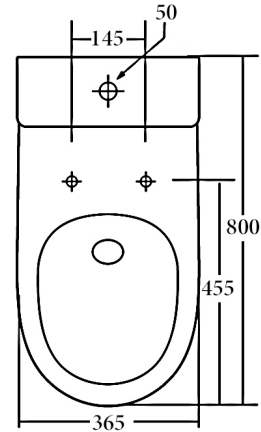

Details:

Cistern	Universal inlet - compatible with back entry or bottom left/right inlet point
Pan	Fast Flow Rimless design with Nano glaze protection
Traps	Universal - compatible with S or P-trap installation
Seat	UF seat
Wels	4 Star rated, 4.5L/3L (3.5L average flush)
Setout	75 - 250mm

SIDE VIEW

FRONT VIEW

TOP VIEW

Additional Information

- Installation should be in accordance with AS/NZS3500 standards.
- In order to fully benefit from warranty claims, please ensure products are installed by a licensed plumber.
- All measurements are in millimeters.
- Dimensions are nominal and subject to normal ceramic manufacturing variations. Please allow +/- 15 mm tolerance.
- For mark-ups & roughing-in, always use actual product measurement.
- Specifications may vary without notice as part of our continuous improvement practices.