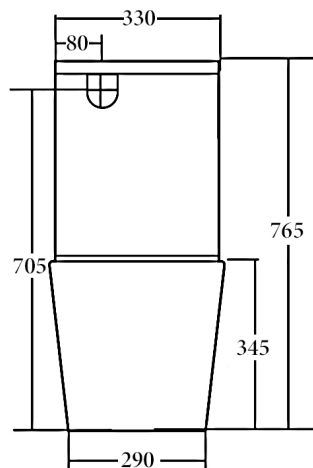

Ceramic Back To Wall Toilet Suite
Child-care toilet, Fast Flow Rimless, Nanoglaze protection

Features:

- Sleek modern design sits flushed against the wall
- Child-care toilet designed specifically to cater to children's safety and hygiene
- Ideal for schools, pre-schools, childcare centres
- Fast Flow Rimless design for easy-to-clean and hygienic toilet
- Gloss white finish with Nanoglaze surface protection provides anti-bacterial and grime-resistant qualities
- Large round easy-to-use flush button
- Aminoplast (UF) quick release soft closing seat cover with stainless steel hinges

Details:

Cistern	Universal inlet - compatible with back entry or bottom left/right inlet point
Pan	Fast Flow Rimless design with Nano glaze protection
Traps	Universal - compatible with S or P-trap installation
Seat	UF quick release soft closing seat
Wels	4 Star rated, 4.5L/3L (3.5L average flush)
Setout	75 - 165mm

SIDE VIEW

FRONT VIEW

TOP VIEW

Additional Information

- Installation should be in accordance with AS/NZS3500 standards.
- In order to fully benefit from warranty claims, please ensure products are installed by a licensed plumber.
- All measurements are in millimeters.
- Dimensions are nominal and subject to normal ceramic manufacturing variations. Please allow +/- 15 mm tolerance.
- For mark-ups & roughing-in, always use actual product measurement.
- Specifications may vary without notice as part of our continuous improvement practices.