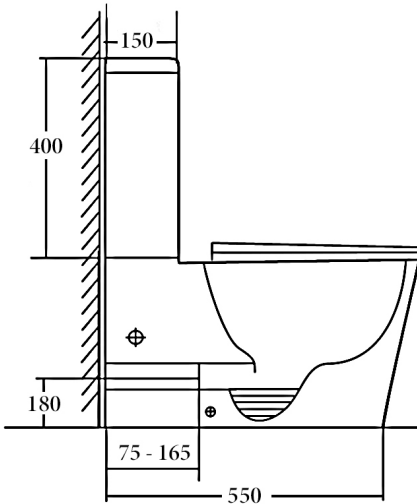

Ceramic Back To Wall Toilet Suite
Child-care toilet, Fast Flow Rimless, Nanoglaze protection

Features:

- Sleek modern design sits flushed against the wall
- Child-care toilet designed specifically to cater to children's safety and hygiene
- Ideal for schools, pre-schools, childcare centres
- Fast Flow Rimless design for easy-to-clean and hygienic toilet
- Gloss white finish with Nanoglaze surface protection provides anti-bacterial and grime-resistant qualities
- Large round easy-to-use flush button
- Aminoplast (UF) quick release soft closing seat cover with stainless steel hinges

Details:

Cistern	Universal inlet - compatible with back entry or bottom left/right inlet point
Pan	Fast Flow Rimless design with Nano glaze protection
Traps	Universal - compatible with S or P-trap installation
Seat	UF quick release soft closing seat
Wels	4 Star rated, 4.5L/3L (3.5L average flush)
Setout	75 - 165mm

SIDE VIEW

FRONT VIEW

TOP VIEW

Additional Information

- Installation should be in accordance with AS/NZS3500 standards.
- In order to fully benefit from warranty claims, please ensure products are installed by a licensed plumber.
- All measurements are in millimeters.
- Dimensions are nominal and subject to normal ceramic manufacturing variations. Please allow +/- 15 mm tolerance.
- For mark-ups & roughing-in, always use actual product measurement.
- Specifications may vary without notice as part of our continuous improvement practices.