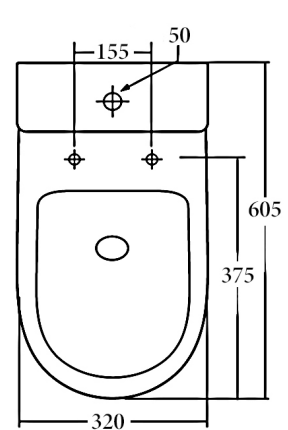

Details:

Cistern	Universal inlet - compatible with back entry or bottom left/right inlet point
Pan	Fast Flow Rimless design with Nano glaze protection
Traps	Universal - compatible with S or P-trap installation
Seat	UF quick release soft closing seat
Wels	4 Star rated, 4.5L/3L (3.5L average flush)
Setout	75 - 165mm

SIDE VIEW

FRONT VIEW

TOP VIEW

Additional Information

- Installation should be in accordance with AS/NZS3500 standards.
- In order to fully benefit from warranty claims, please ensure products are installed by a licensed plumber.
- All measurements are in millimeters.
- Dimensions are nominal and subject to normal ceramic manufacturing variations. Please allow +/- 15 mm tolerance.
- For mark-ups & roughing-in, always use actual product measurement.
- Specifications may vary without notice as part of our continuous improvement practices.