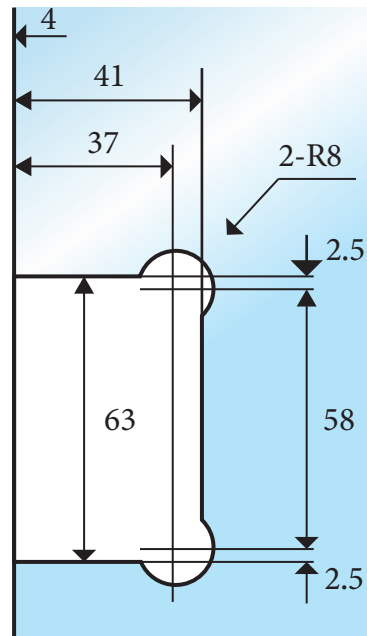

GEM Series
10mm Door Panel

Item Code: G-DP

6C-7C Janine St,
Scoresby, Victoria Australia 3179

Email: sales@convexglass.com.au
Tel: (03) 9975 7184
www.convexglass.com.au

Sizes Guide

GEM Series
10mm Hinge Panel

Item Code: G-HP

Sizes Guide

6C-7C Janine St,
Scoresby, Victoria Australia 3179

Email: sales@convexglass.com.au
Tel: (03) 9975 7184
www.convexglass.com.au

Fixed/Return Panel

Item Code: G-FP

Vary sizes from 167mm to 1497mm