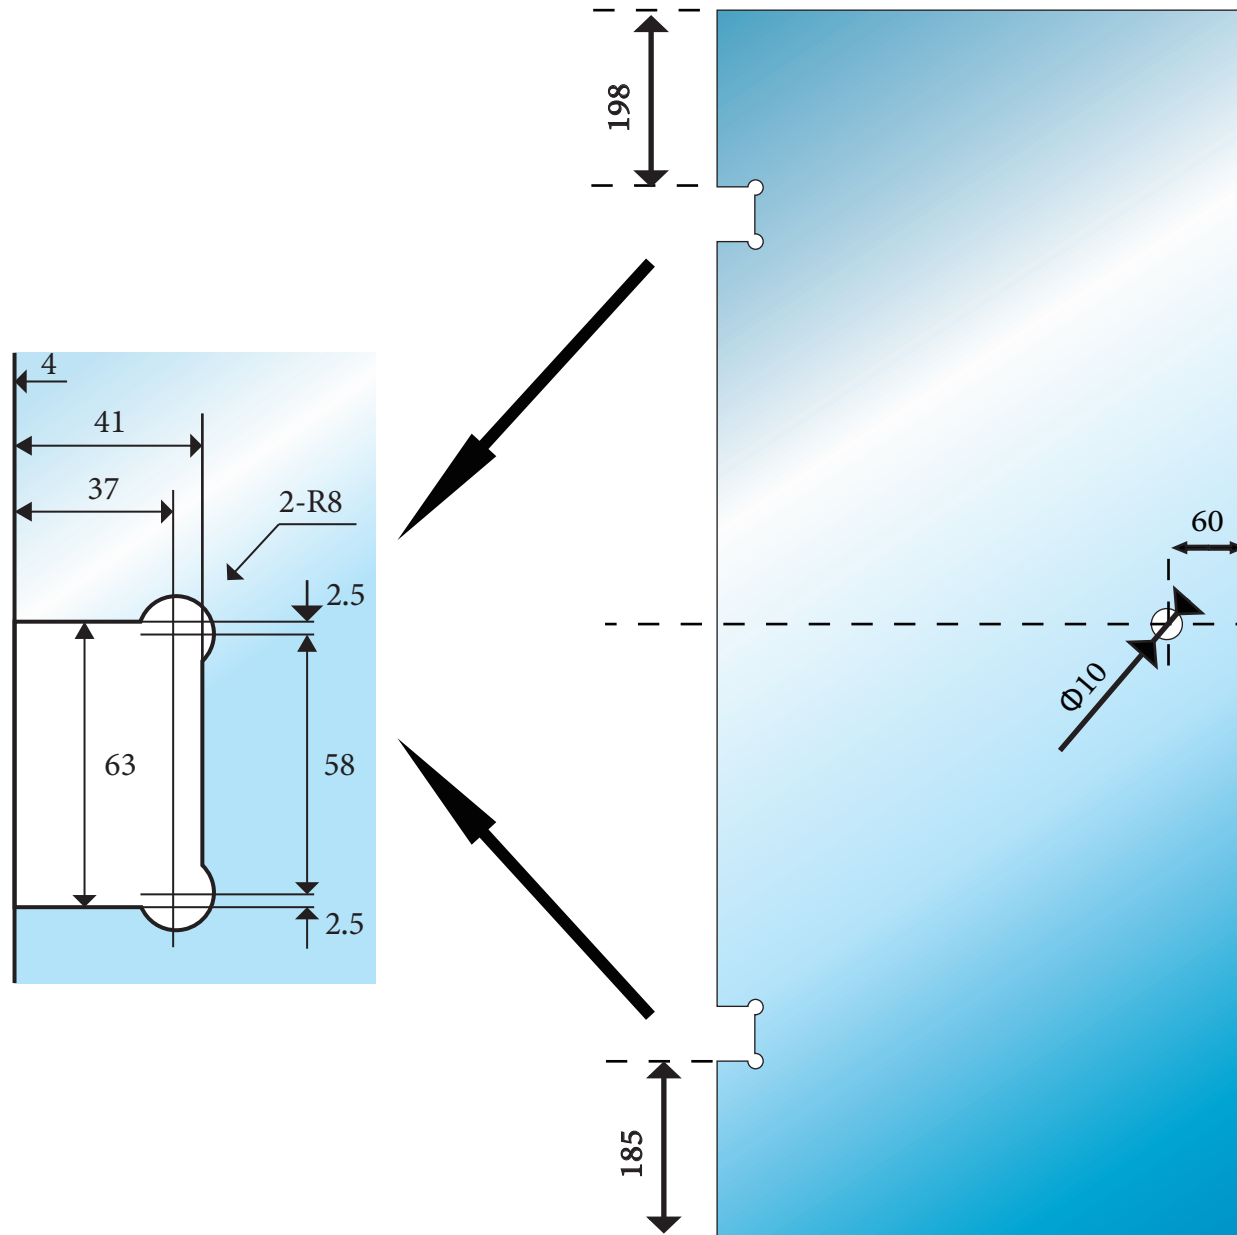

GEM Series
10mm Door Panel

Item Code: G-DP

6C-7C Janine St,
Scoresby, Victoria Australia 3179

Email: sales@convexglass.com.au
Tel: (03) 9975 7184
www.convexglass.com.au

Sizes Guide

GEM Series
10mm Hinge Panel

Item Code: G-HP

Sizes Guide

6C-7C Janine St,
Scoresby, Victoria Australia 3179

Email: sales@convexglass.com.au
Tel: (03) 9975 7184
www.convexglass.com.au

Fixed/Return Panel

Item Code: G-FP

Vary sizes from 167mm to 1497mm