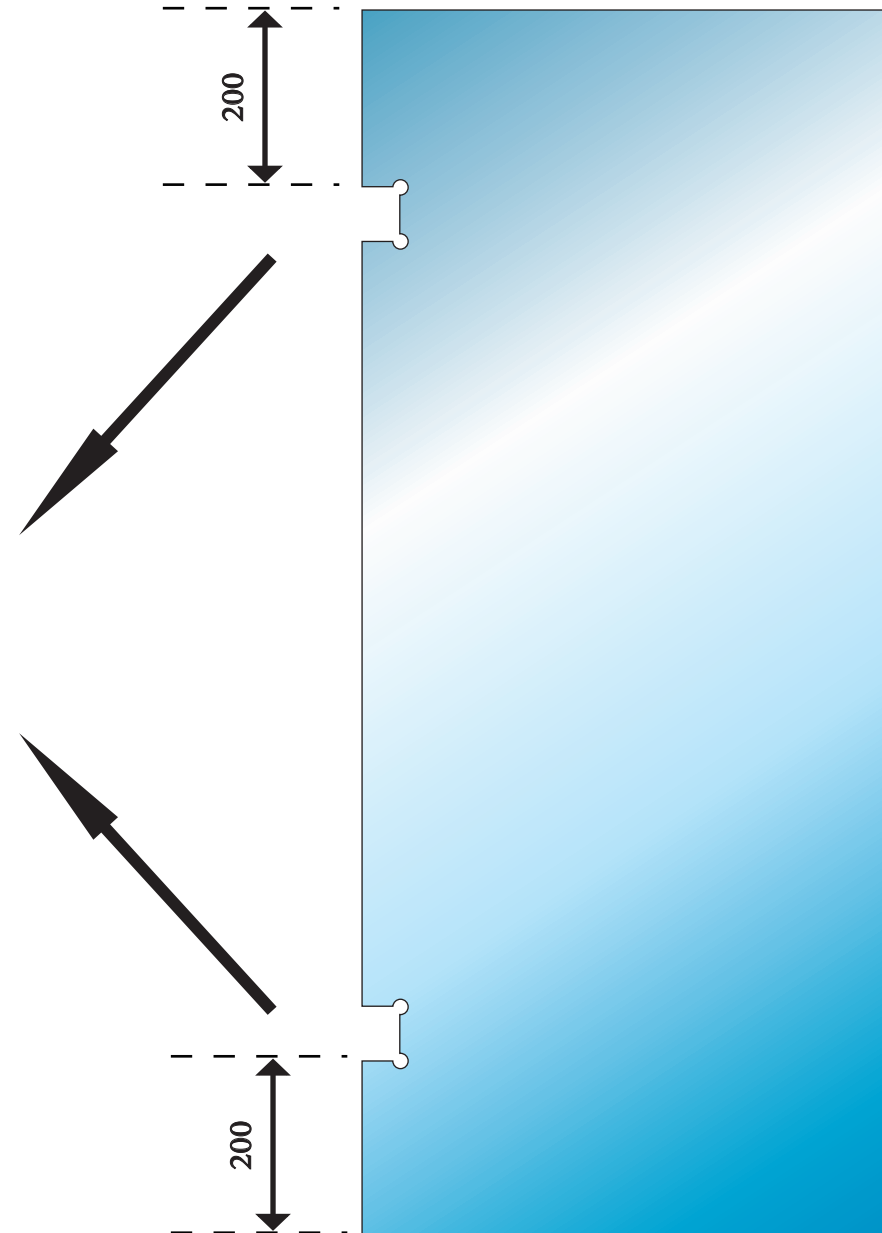

GEM Series
10mm Door Panel

Item Code: G-DP

6C-7C Janine St,
Scoresby, Victoria Australia 3179

Email: sales@convexglass.com.au
Tel: (03) 9975 7184
www.convexglass.com.au

Sizes Guide

GEM Series
10mm Hinge Panel

Item Code: G-HP

Sizes Guide

6C-7C Janine St,
Scoresby, Victoria Australia 3179

Email: sales@convexglass.com.au
Tel: (03) 9975 7184
www.convexglass.com.au

Fixed/Return Panel

Item Code: G-FP

Vary sizes from 167mm to 1497mm