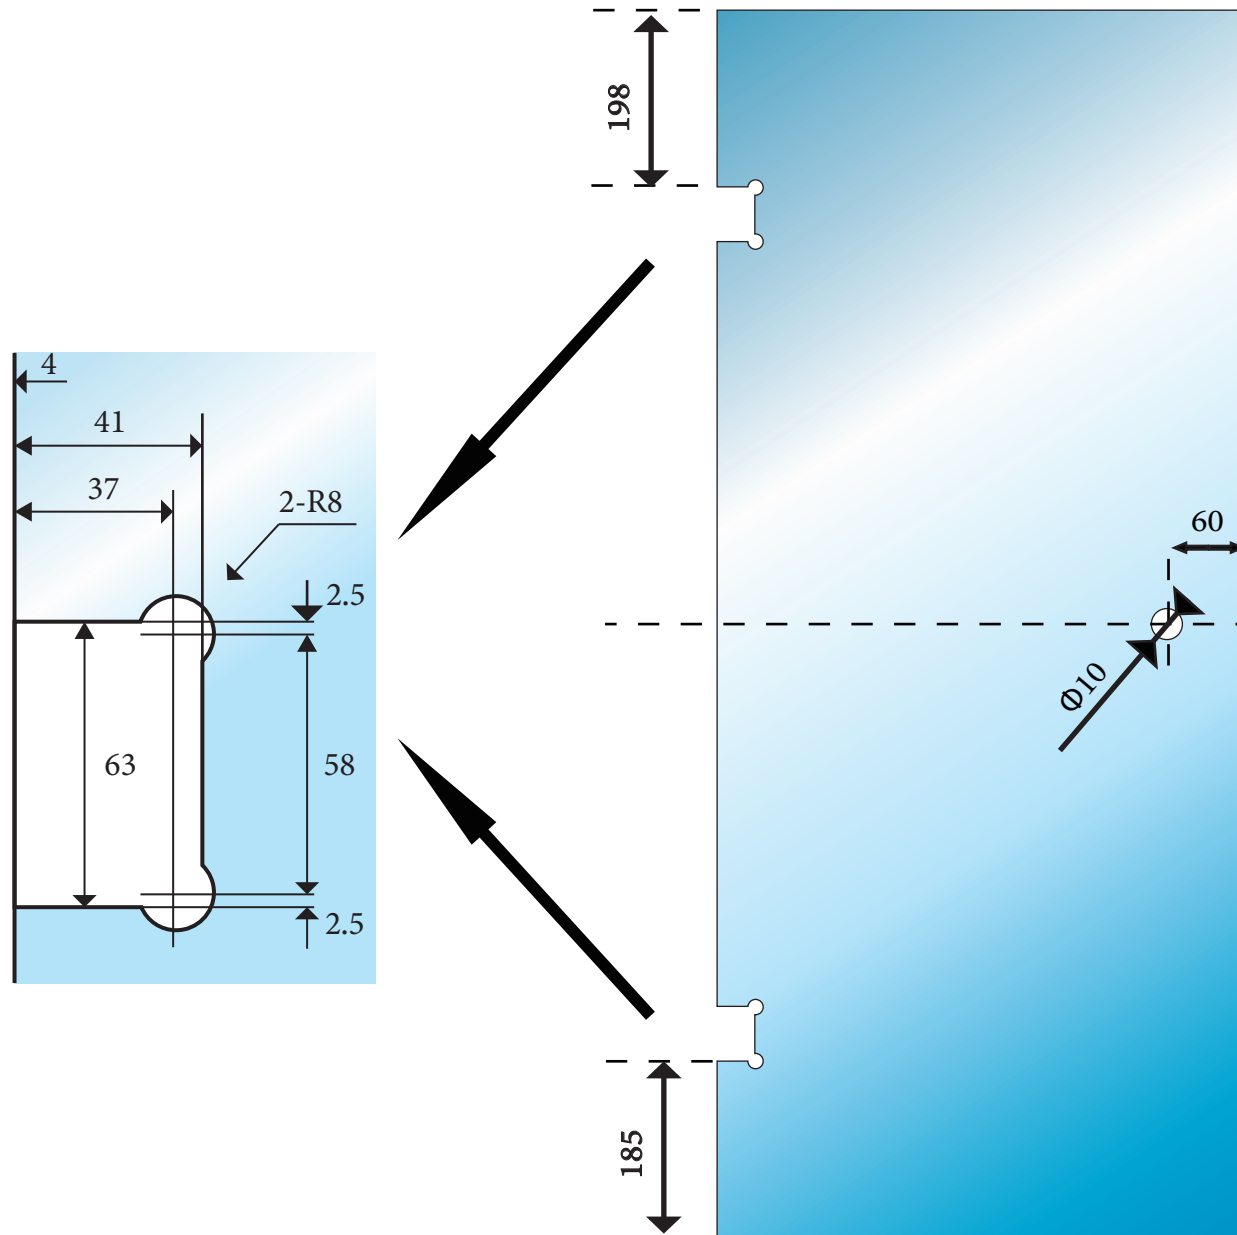

GEM Series
10mm Door Panel

Item Code: G-DP

6C-7C Janine St,
Scoresby, Victoria Australia 3179

Email: sales@convexglass.com.au
Tel: (03) 9975 7184
www.convexglass.com.au

Sizes Guide

Fixed/Return Panel

Item Code: G-FP

Vary sizes from 167mm to 1497mm

2000/2100mm

6C-7C Janine St,
Scoresby, Victoria Australia 3179

Email: sales@convexglass.com.au
Tel: (03) 9975 7184
www.convexglass.com.au