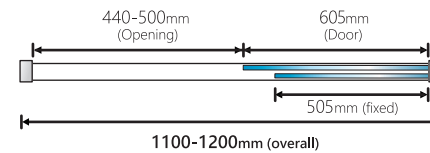

Voilet 6 Semi-Frameless Sliding Door

Item Code: V6-SD

Front Sizes Guide

6C-7C Janine St,
Scoresby, Victoria Australia 3179

Email: sales@convexglass.com.au
Tel: (03) 9975 7184
www.convexglass.com.au

Voilet 6 Semi-Frameless Sliding Return Panel

Item Code: V6-PD-R

6C-7C Janine St,
Scoresby, Victoria Australia 3179

Email: sales@convexglass.com.au
Tel: (03) 9975 7184
www.convexglass.com.au