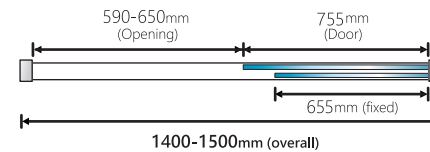

Voilet 6 Semi-Frameless Sliding Door

Item Code: V6-SD

Front Sizes Guide

6C-7C Janine St,
Scoresby, Victoria Australia 3179

Email: sales@convexglass.com.au
Tel: (03) 9975 7184
www.convexglass.com.au

Voilet 6 Semi-Frameless Sliding Return Panel

Item Code: V6-PD-R

6C-7C Janine St,
Scoresby, Victoria Australia 3179

Email: sales@convexglass.com.au
Tel: (03) 9975 7184
www.convexglass.com.au