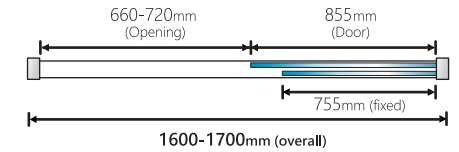

Voilet 6 Semi-Frameless Sliding Door

Item Code: V6-SD

Front Sizes Guide

6C-7C Janine St,
Scoresby, Victoria Australia 3179

Email: sales@convexglass.com.au
Tel: (03) 9975 7184
www.convexglass.com.au

Voilet 6 Semi-Frameless Sliding Return Panel

Item Code: V6-PD-R

6C-7C Janine St,
Scoresby, Victoria Australia 3179

Email: sales@convexglass.com.au
Tel: (03) 9975 7184
www.convexglass.com.au