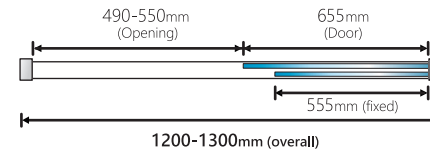

Voilet 6 Semi-Frameless Sliding Door

Item Code: V6-SD

Front Sizes Guide

6C-7C Janine St,
Scoresby, Victoria Australia 3179

Email: sales@convexglass.com.au
Tel: (03) 9975 7184
www.convexglass.com.au

Voilet 6 Semi-Frameless Sliding Return Panel

Item Code: V6-PD-R

6C-7C Janine St,
Scoresby, Victoria Australia 3179

Email: sales@convexglass.com.au
Tel: (03) 9975 7184
www.convexglass.com.au