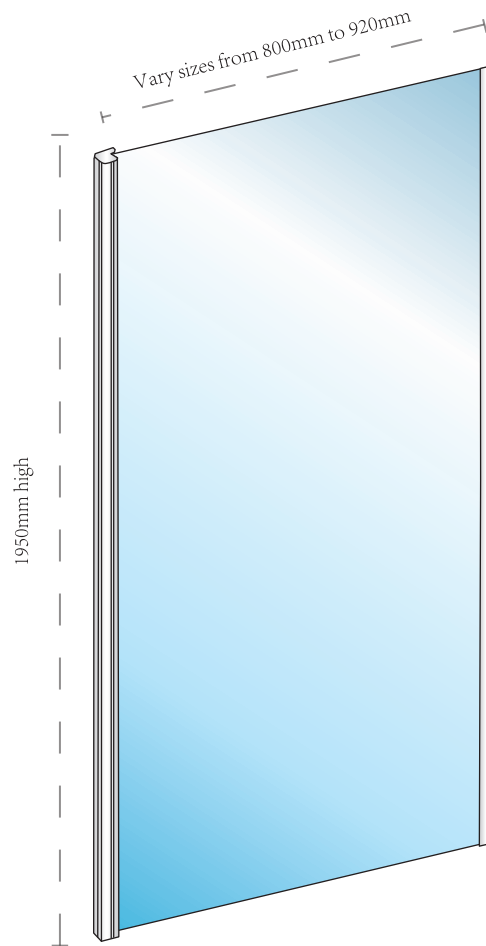

Voilet 6 Semi-Frameless Sliding Door

Item Code: V6-SD

Front Sizes Guide

6C-7C Janine St,
Scoresby, Victoria Australia 3179

Email: sales@convexglass.com.au
Tel: (03) 9975 7184
www.convexglass.com.au

Voilet 6 Semi-Frameless Sliding Return Panel

Item Code: V6-PD-R

6C-7C Janine St,
Scoresby, Victoria Australia 3179

Email: sales@convexglass.com.au
Tel: (03) 9975 7184
www.convexglass.com.au