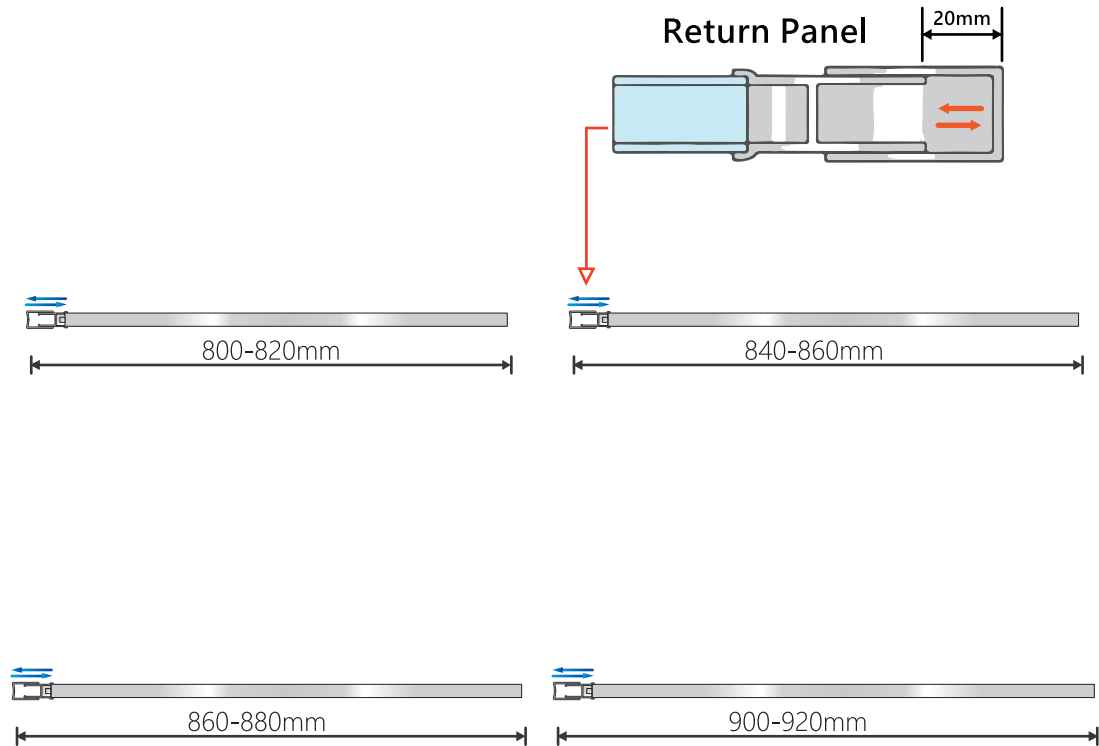

Voilet 6 Semi-Frameless Sliding Door

Item Code: V6-SD

Front Sizes Guide

6C-7C Janine St,
Scoresby, Victoria Australia 3179

Email: sales@convexglass.com.au
Tel: (03) 9975 7184
www.convexglass.com.au

Voilet 6 Semi-Frameless Sliding Return Panel

Item Code: V6-PD-R

6C-7C Janine St,
Scoresby, Victoria Australia 3179

Email: sales@convexglass.com.au
Tel: (03) 9975 7184
www.convexglass.com.au