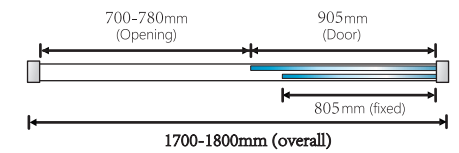

Voilet 6 Semi-Frameless Sliding Door

Item Code: V6-SD

Front Sizes Guide

6C-7C Janine St,
Scoresby, Victoria Australia 3179

Email: sales@convexglass.com.au
Tel: (03) 9975 7184
www.convexglass.com.au

Voilet 6 Semi-Frameless Sliding Return Panel

Item Code: V6-PD-R

6C-7C Janine St,
Scoresby, Victoria Australia 3179

Email: sales@convexglass.com.au
Tel: (03) 9975 7184
www.convexglass.com.au