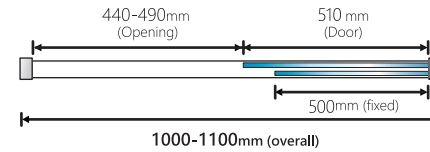

Voilet 6 Semi-Frameless Sliding Door

Item Code: V6-SD

Front Sizes Guide

6C-7C Janine St,
Scoresby, Victoria Australia 3179

Email: sales@convexglass.com.au
Tel: (03) 9975 7184
www.convexglass.com.au

Voilet 6 Semi-Frameless Sliding Return Panel

Item Code: V6-PD-R

6C-7C Janine St,
Scoresby, Victoria Australia 3179

Email: sales@convexglass.com.au
Tel: (03) 9975 7184
www.convexglass.com.au