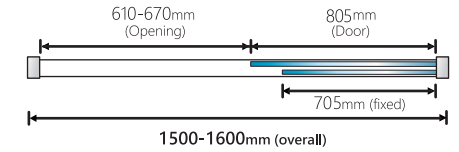

Voilet 6 Semi-Frameless Sliding Door

Item Code: V6-SD

Front Sizes Guide

6C-7C Janine St,
Scoresby, Victoria Australia 3179

Email: sales@convexglass.com.au
Tel: (03) 9975 7184
www.convexglass.com.au

Voilet 6 Semi-Frameless Sliding Return Panel

Item Code: V6-PD-R

6C-7C Janine St,
Scoresby, Victoria Australia 3179

Email: sales@convexglass.com.au
Tel: (03) 9975 7184
www.convexglass.com.au