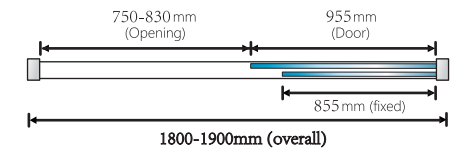

Voilet 6 Semi-Frameless Sliding Door

Item Code: V6-SD

Front Sizes Guide

6C-7C Janine St,
Scoresby, Victoria Australia 3179

Email: sales@convexglass.com.au
Tel: (03) 9975 7184
www.convexglass.com.au

Voilet 6 Semi-Frameless Sliding Return Panel

Item Code: V6-PD-R

6C-7C Janine St,
Scoresby, Victoria Australia 3179

Email: sales@convexglass.com.au
Tel: (03) 9975 7184
www.convexglass.com.au