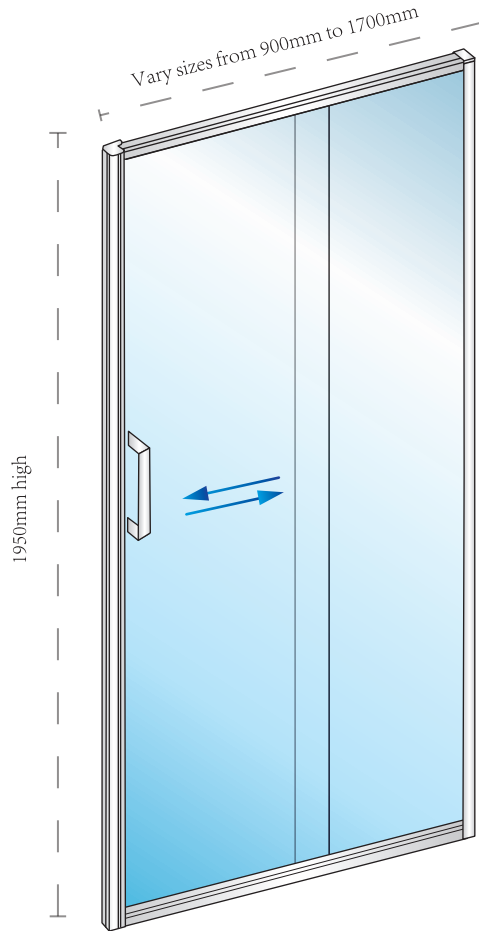

Voilet 6 Semi-Frameless Sliding Door

Item Code: V6-SD

Front Sizes Guide

6C-7C Janine St,
Scoresby, Victoria Australia 3179

Email: sales@convexglass.com.au
Tel: (03) 9975 7184
www.convexglass.com.au

Voilet 6 Semi-Frameless Sliding Return Panel