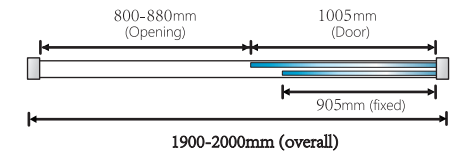

Voilet 6 Semi-Frameless Sliding Door

Item Code: V6-SD

Front Sizes Guide

6C-7C Janine St,
Scoresby, Victoria Australia 3179

Email: sales@convexglass.com.au
Tel: (03) 9975 7184
www.convexglass.com.au

Voilet 6 Semi-Frameless Sliding Return Panel