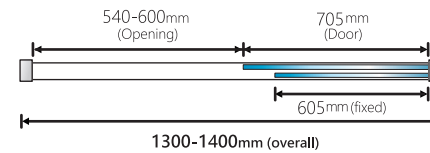

Voilet 6 Semi-Frameless Sliding Door

Item Code: V6-SD

Front Sizes Guide

6C-7C Janine St,
Scoresby, Victoria Australia 3179

Email: sales@convexglass.com.au
Tel: (03) 9975 7184
www.convexglass.com.au

Voilet 6 Semi-Frameless Sliding Return Panel

Item Code: V6-PD-R

6C-7C Janine St,
Scoresby, Victoria Australia 3179

Email: sales@convexglass.com.au
Tel: (03) 9975 7184
www.convexglass.com.au