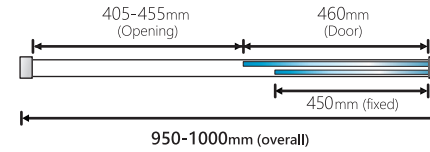

Voilet 6 Semi-Frameless Sliding Door

Item Code: V6-SD

Front Sizes Guide

6C-7C Janine St,
Scoresby, Victoria Australia 3179

Email: sales@convexglass.com.au
Tel: (03) 9975 7184
www.convexglass.com.au

Voilet 6 Semi-Frameless Sliding Return Panel

Item Code: V6-PD-R

6C-7C Janine St,
Scoresby, Victoria Australia 3179

Email: sales@convexglass.com.au
Tel: (03) 9975 7184
www.convexglass.com.au