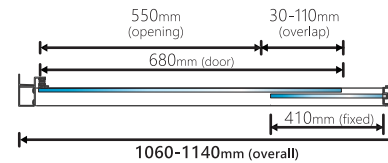

Voilet 6 Semi-Frameless Pivot Door

Item Code: V6-PD

Front Sizes Guide

6C-7C Janine St,
Scoresby, Victoria Australia 3179

Email: sales@convexglass.com.au
Tel: (03) 9975 7184
www.convexglass.com.au

**Voilet 6 Semi-Frameless
Pivot Return Panel**

Item Code: V6-PD-R

Return Panel Sizes Guide

6C-7C Janine St,
Scoresby, Victoria Australia 3179

Email: sales@convexglass.com.au
Tel: (03) 9975 7184
www.convexglass.com.au