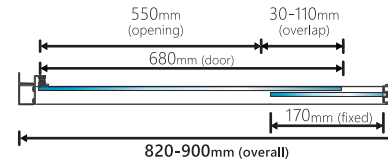

Voilet 6 Semi-Frameless Pivot Door

Item Code: V6-PD

Front Sizes Guide

6C-7C Janine St,
Scoresby, Victoria Australia 3179

Email: sales@convexglass.com.au
Tel: (03) 9975 7184
www.convexglass.com.au

**Voilet 6 Semi-Frameless
Pivot Return Panel**

Item Code: V6-PD-R

Return Panel Sizes Guide

6C-7C Janine St,
Scoresby, Victoria Australia 3179

Email: sales@convexglass.com.au
Tel: (03) 9975 7184
www.convexglass.com.au