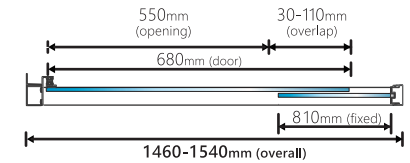

Voilet 6 Semi-Frameless Pivot Door

Item Code: V6-PD

Front Sizes Guide

6C-7C Janine St,
Scoresby, Victoria Australia 3179

Email: sales@convexglass.com.au
Tel: (03) 9975 7184
www.convexglass.com.au

**Voilet 6 Semi-Frameless
Pivot Return Panel**

Item Code: V6-PD-R

Return Panel Sizes Guide

6C-7C Janine St,
Scoresby, Victoria Australia 3179

Email: sales@convexglass.com.au
Tel: (03) 9975 7184
www.convexglass.com.au