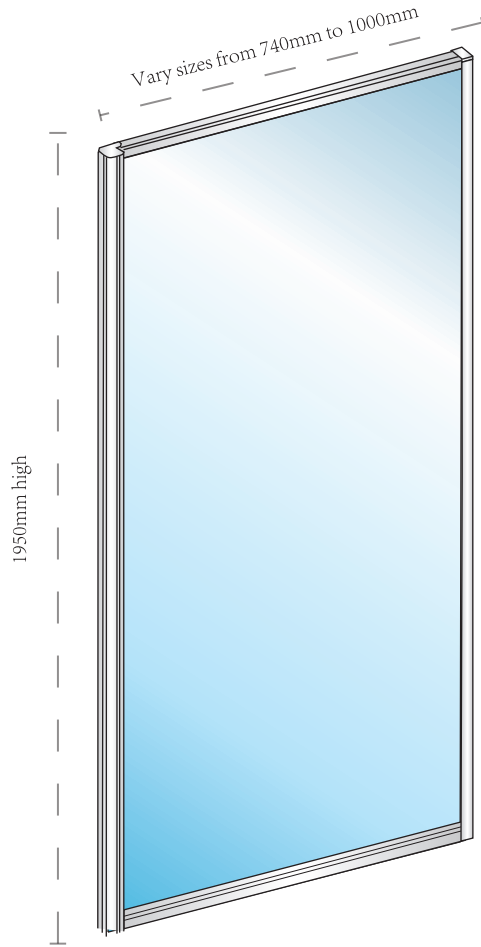

Voilet 6 Semi-Frameless Pivot Door

Item Code: V6-PD

Front Sizes Guide

6C-7C Janine St,
Scoresby, Victoria Australia 3179

Email: sales@convexglass.com.au
Tel: (03) 9975 7184
www.convexglass.com.au

**Voilet 6 Semi-Frameless
Pivot Return Panel**

Item Code: V6-PD-R

Return Panel Sizes Guide

6C-7C Janine St,
Scoresby, Victoria Australia 3179

Email: sales@convexglass.com.au
Tel: (03) 9975 7184
www.convexglass.com.au