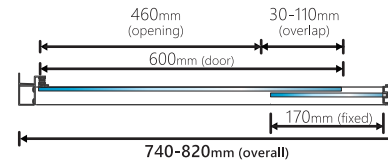

Voilet 6 Semi-Frameless Pivot Door

Item Code: V6-PD

Front Sizes Guide

6C-7C Janine St,
Scoresby, Victoria Australia 3179

Email: sales@convexglass.com.au
Tel: (03) 9975 7184
www.convexglass.com.au

**Voilet 6 Semi-Frameless
Pivot Return Panel**

Item Code: V6-PD-R

Return Panel Sizes Guide

6C-7C Janine St,
Scoresby, Victoria Australia 3179

Email: sales@convexglass.com.au
Tel: (03) 9975 7184
www.convexglass.com.au