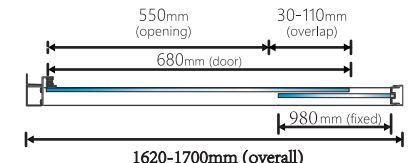

Voilet 6 Semi-Frameless Pivot Door

Item Code: V6-PD

Front Sizes Guide

6C-7C Janine St,
Scoresby, Victoria Australia 3179

Email: sales@convexglass.com.au
Tel: (03) 9975 7184
www.convexglass.com.au

**Voilet 6 Semi-Frameless
Pivot Return Panel**

Item Code: V6-PD-R

Return Panel Sizes Guide

6C-7C Janine St,
Scoresby, Victoria Australia 3179

Email: sales@convexglass.com.au
Tel: (03) 9975 7184
www.convexglass.com.au