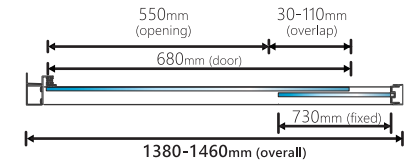

Voilet 6 Semi-Frameless Pivot Door

Item Code: V6-PD

Front Sizes Guide

6C-7C Janine St,
Scoresby, Victoria Australia 3179

Email: sales@convexglass.com.au
Tel: (03) 9975 7184
www.convexglass.com.au

**Voilet 6 Semi-Frameless
Pivot Return Panel**

Item Code: V6-PD-R

Return Panel Sizes Guide

6C-7C Janine St,
Scoresby, Victoria Australia 3179

Email: sales@convexglass.com.au
Tel: (03) 9975 7184
www.convexglass.com.au