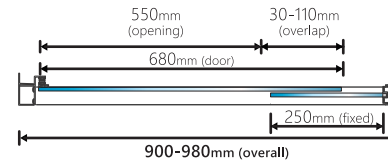

Voilet 6 Semi-Frameless Pivot Door

Item Code: V6-PD

Front Sizes Guide

6C-7C Janine St,
Scoresby, Victoria Australia 3179

Email: sales@convexglass.com.au
Tel: (03) 9975 7184
www.convexglass.com.au

**Voilet 6 Semi-Frameless
Pivot Return Panel**

Item Code: V6-PD-R

Return Panel Sizes Guide

6C-7C Janine St,
Scoresby, Victoria Australia 3179

Email: sales@convexglass.com.au
Tel: (03) 9975 7184
www.convexglass.com.au