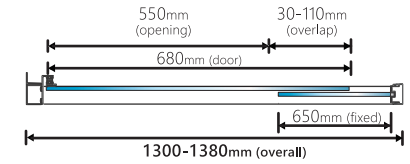

Voilet 6 Semi-Frameless Pivot Door

Item Code: V6-PD

Front Sizes Guide

6C-7C Janine St,
Scoresby, Victoria Australia 3179

Email: sales@convexglass.com.au
Tel: (03) 9975 7184
www.convexglass.com.au

**Voilet 6 Semi-Frameless
Pivot Return Panel**

Item Code: V6-PD-R

Return Panel Sizes Guide

6C-7C Janine St,
Scoresby, Victoria Australia 3179

Email: sales@convexglass.com.au
Tel: (03) 9975 7184
www.convexglass.com.au