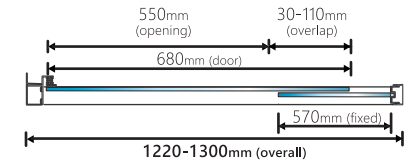

Voilet 6 Semi-Frameless Pivot Door

Item Code: V6-PD

Front Sizes Guide

6C-7C Janine St,
Scoresby, Victoria Australia 3179

Email: sales@convexglass.com.au
Tel: (03) 9975 7184
www.convexglass.com.au

**Voilet 6 Semi-Frameless
Pivot Return Panel**

Item Code: V6-PD-R

Return Panel Sizes Guide

6C-7C Janine St,
Scoresby, Victoria Australia 3179

Email: sales@convexglass.com.au
Tel: (03) 9975 7184
www.convexglass.com.au