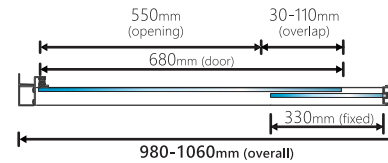

Voilet 6 Semi-Frameless Pivot Door

Item Code: V6-PD

Front Sizes Guide

6C-7C Janine St,
Scoresby, Victoria Australia 3179

Email: sales@convexglass.com.au
Tel: (03) 9975 7184
www.convexglass.com.au

**Voilet 6 Semi-Frameless
Pivot Return Panel**

Item Code: V6-PD-R

Return Panel Sizes Guide

6C-7C Janine St,
Scoresby, Victoria Australia 3179

Email: sales@convexglass.com.au
Tel: (03) 9975 7184
www.convexglass.com.au