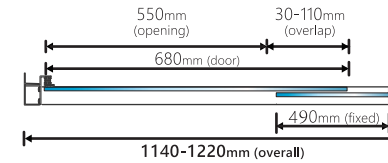

Voilet 6 Semi-Frameless Pivot Door

Item Code: V6-PD

Front Sizes Guide

6C-7C Janine St,
Scoresby, Victoria Australia 3179

Email: sales@convexglass.com.au
Tel: (03) 9975 7184
www.convexglass.com.au

**Voilet 6 Semi-Frameless
Pivot Return Panel**

Item Code: V6-PD-R

Return Panel Sizes Guide

6C-7C Janine St,
Scoresby, Victoria Australia 3179

Email: sales@convexglass.com.au
Tel: (03) 9975 7184
www.convexglass.com.au