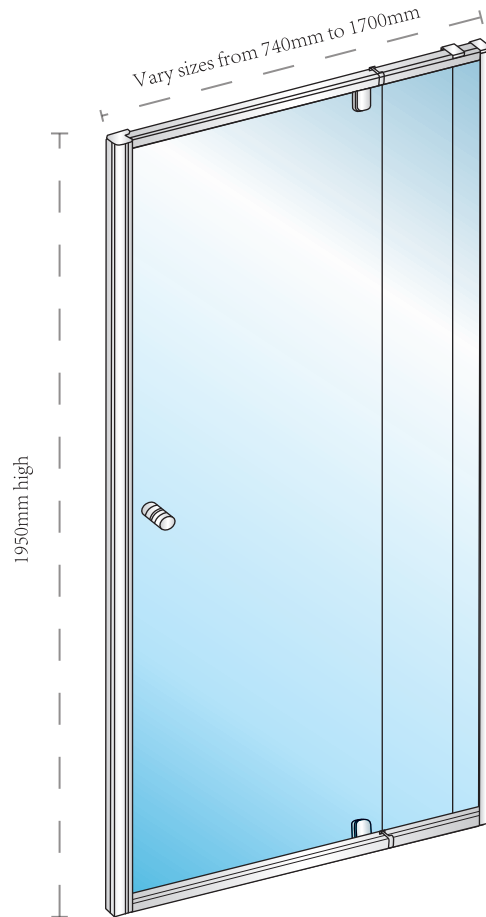

Voilet 6 Semi-Frameless Pivot Door

Item Code: V6-PD

Front Sizes Guide

6C-7C Janine St,
Scoresby, Victoria Australia 3179

Email: sales@convexglass.com.au
Tel: (03) 9975 7184
www.convexglass.com.au

**Voilet 6 Semi-Frameless
Pivot Return Panel**

Item Code: V6-PD-R

Return Panel Sizes Guide

6C-7C Janine St,
Scoresby, Victoria Australia 3179

Email: sales@convexglass.com.au
Tel: (03) 9975 7184
www.convexglass.com.au