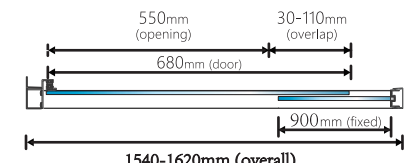

Voilet 6 Semi-Frameless Pivot Door

Item Code: V6-PD

Front Sizes Guide

6C-7C Janine St,
Scoresby, Victoria Australia 3179

Email: sales@convexglass.com.au
Tel: (03) 9975 7184
www.convexglass.com.au

**Voilet 6 Semi-Frameless
Pivot Return Panel**

Item Code: V6-PD-R

Return Panel Sizes Guide

6C-7C Janine St,
Scoresby, Victoria Australia 3179

Email: sales@convexglass.com.au
Tel: (03) 9975 7184
www.convexglass.com.au