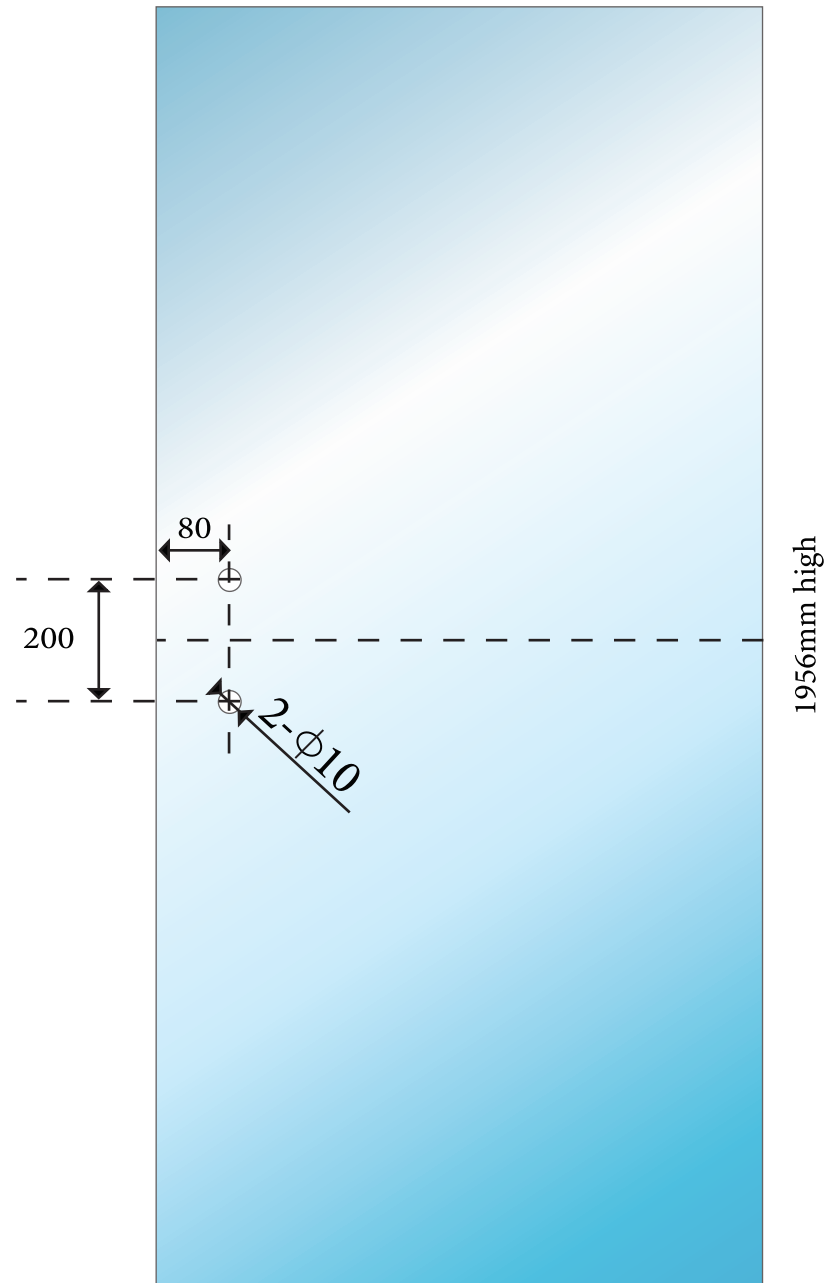

10mm Glass
Pivot Shower Screen
Door Panel

Item Code: V10-PD-DP

Sizes Guide

Item Code	Width
V10-PD-DP-700	700
V10-PD-DP-750	750
V10-PD-DP-800	800

6C-7C Janine St,
Scoresby, Victoria Australia 3179

Email: sales@convexglass.com.au
Tel: (03) 9975 7184
www.convexglass.com.au

10mm Glass
Pivot Shower Screen
Fixed Panel

Item Code: V10-PD-FP

- 10mm Aus Standard Safety Clear Glass
- Fully Reversible Design
- Flexible Size Range
- Wall Channel or Brackets

6C-7C Janine St,
Scoresby, Victoria Australia 3179

Email: sales@convexglass.com.au
Tel: (03) 9975 7184
www.convexglass.com.au

Sizes Guide

Item Code	Width
V10-PD-FP-220	220
V10-PD-FP-320	320
V10-PD-FP-370	370
V10-PD-FP-470	470
V10-PD-FP-570	570
V10-PD-FP-670	670
V10-PD-FP-770	770
V10-PD-FP-820	820
V10-PD-FP-920	920
V10-PD-FP-1020	1020
V10-PD-FP-1120	1120
V10-PD-FP-1220	1220